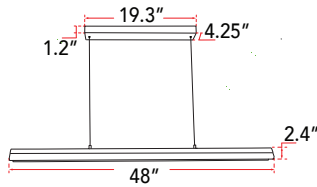

FAMILY NAME **10001PN-MB**

Two Bar up down pendant

ABRA MODEL **Eros**

UPC 00858083007801

FIXTURE MATERIAL				FIXTURE DIMENSIONS IN INCHES										
Frame Material	Finishes Available	Diffuser Type	Diffuser Finish	Diameter	Height	o.a.h	Width	Length	Ext	Weight	ADA	Location	Rating	Compliance
Steel	MB-Matte Black MB-Matte Black	Acrylic	White		2.4	10 to 120	4.5	48				Ceiling Mount only	Dry Location	cETL
LAMPING										Compatible Dimmers		Junction Box Type		SUPPLIED
Lamp Type	Lamp qty	Wattage	Max Wattage	Base	Kelvin	CRI	Initial Lumen's	Delivered Lumen's	Voltage	ELV		Standard 4 x 4 Octagon Box		10ft Cable
LED	2	21w	42w	Solid State Module	3000k	90+	3570	2677.5 estimated	120v	SPECIAL NOTES				