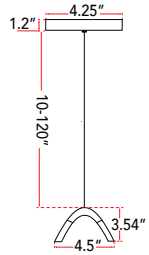

FAMILY NAME **10001PN-MB**

Two Bar up down pendant

ABRA MODEL **Eros**

UPC 00858083007801

FIXTURE MATERIAL				FIXTURE DIMENSIONS IN INCHES										
Frame Material	Finishes Available	Diffuser Type	Diffuser Finish	Diameter	Height	o.a.h	Width	Length	Ext	Weight	ADA	Location	Rating	Compliance
Steel	MB-Matte Black MB-Matte Black	Acrylic	White		2.4	10 to 120	4.5	48				Ceiling Mount only	Dry Location	cETL
LAMPING										Compatible Dimmers		Junction Box Type		SUPPLIED
Lamp Type	Lamp qty	Wattage	Max Wattage	Base	Kelvin	CRI	Initial Lumen's	Delivered Lumen's	Voltage	ELV		Standard 4 x 4 Octagon Box		10ft Cable
LED	2	21w	42w	Solid State Module	3000k	90+	3570	2677.5 estimated	120v	SPECIAL NOTES				