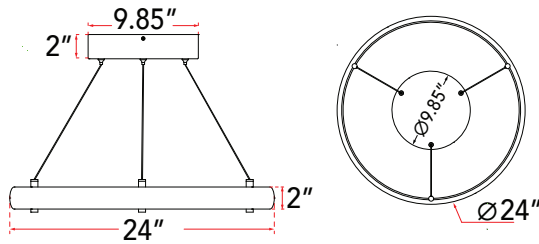

FAMILY NAME **10007PN-TS**

Small Ring Pendant

ABRA MODEL **Sling**

UPC **00858083007856**

FIXTURE MATERIAL				FIXTURE DIMENSIONS IN INCHES										
Frame Material	Finishes Available	Diffuser Type	Diffuser Finish	Diameter	Height	o.a.h	Width	Length	Ext	Weight	ADA	Location	Rating	Compliance
Aluminum	TS-Titanium Silver BZ-Bronze	Acrylic	White	24	2	12 to 120	0.5	12		16		Ceiling Mount only	Damp Location	cETL
LAMPING										Compatible Dimmers		Junction Box Type		SUPPLIED
Lamp Type	Lamp qty	Wattage	Max Wattage	Base	Kelvin	CRI	Initial Lumen's	Delivered Lumen's	Voltage	ELV		Standard 4 x 4 Octagon Box		10ft Cable
LED	1	55w	55w	Solid State Module	3000k	90+	4675	3506.25 estimated	120v	SPECIAL NOTES				