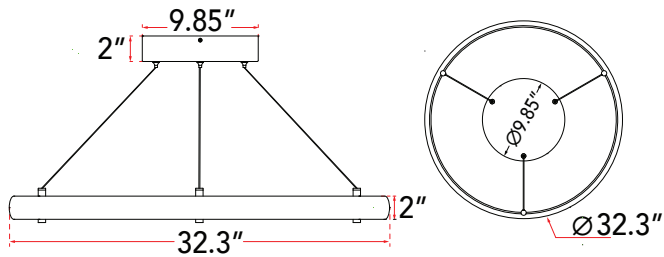

FAMILY NAME 10008PN-BZ

Medium Ring Pendant

ABRA MODEL Sling

UPC 00858083007863

FIXTURE MATERIAL				FIXTURE DIMENSIONS IN INCHES										
Frame Material	Finishes Available	Diffuser Type	Diffuser Finish	Diameter	Height	o.a.h	Width	Length	Ext	Weight	ADA	Location	Rating	Compliance
Aluminum	BZ-Bronze TS-Titanium Silver	Acrylic	White	32.3	2	12 to 120	0.5	12		22		Ceiling Mount only	Damp Location	cETL
LAMPING										Compatible Dimmers		Junction Box Type		SUPPLIED
Lamp Type	Lamp qty	Wattage	Max Wattage	Base	Kelvin	CRI	Initial Lumen's	Delivered Lumen's	Voltage	ELV		Standard 4 x 4 Octagon Box		10ft Cable
LED	1	76.5w	76.5w	Solid State Module	3000k	90+	6502.5	4876.875 estimated	120v	SPECIAL NOTES				