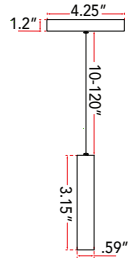

**FAMILY NAME** 10096PN-BA

**47" Cable Suspended LED Pendant with Up-Down Light**

**ABRA MODEL** Slim

**UPC** 00858083007023

FIXTURE MATERIAL				FIXTURE DIMENSIONS IN INCHES										
Frame Material	Finishes Available	Diffuser Type	Diffuser Finish	Diameter	Height	o.a.h	Width	Length	Ext	Weight	ADA	Location	Rating	Compliance
Aluminum	BA-Brushed Aluminum BB-Brushed Bronze	Acrylic	White		3.15	12 to 120	0.6	47		15		Ceiling Mount only	Damp Location	cETL T-24
LAMPING										Compatible Dimmers		Junction Box Type		SUPPLIED
Lamp Type	Lamp qty	Wattage	Max Wattage	Base	Kelvin	CRI	Initial Lumen's	Delivered Lumen's	Voltage	ELV		Standard 4 x 4 Octagon Box		10ft Cable
LED	2	6+24w	30w	Solid State Module	3000k	90+	2550	1912.5 estimated	120v	SPECIAL NOTES				