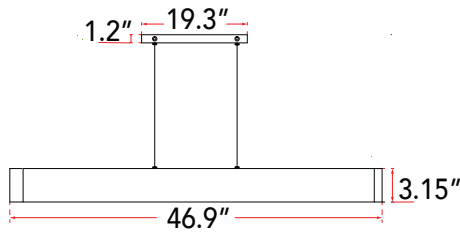

**FAMILY NAME** 10096PN-BA

**47" Cable Suspended LED Pendant with Up-Down Light**

**ABRA MODEL** Slim

**UPC** 00858083007023

FIXTURE MATERIAL				FIXTURE DIMENSIONS IN INCHES										
Frame Material	Finishes Available	Diffuser Type	Diffuser Finish	Diameter	Height	o.a.h	Width	Length	Ext	Weight	ADA	Location	Rating	Compliance
Aluminum	BA-Brushed Aluminum BB-Brushed Bronze	Acrylic	White		3.15	12 to 120	0.6	47		15		Ceiling Mount only	Damp Location	cETL T-24
LAMPING										Compatible Dimmers		Junction Box Type		SUPPLIED
Lamp Type	Lamp qty	Wattage	Max Wattage	Base	Kelvin	CRI	Initial Lumen's	Delivered Lumen's	Voltage	ELV		Standard 4 x 4 Octagon Box		10ft Cable
LED	2	6+24w	30w	Solid State Module	3000k	90+	2550	1912.5 estimated	120v	SPECIAL NOTES				