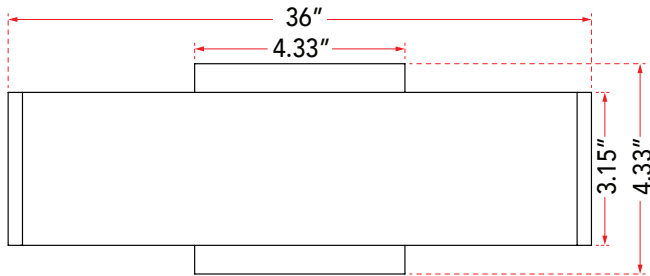

FAMILY NAME **20003WV-BA**

Up-Down Light 36" LED Vanity-Wall Bar

ABRA MODEL **Slim**

UPC **00858083007085**

FIXTURE MATERIAL				FIXTURE DIMENSIONS IN INCHES										
Frame Material	Finishes Available	Diffuser Type	Diffuser Finish	Diameter	Height	o.a.h	Width	Length	Ext	Weight	ADA	Location	Rating	Compliance
Aluminum	BA-Brushed Aluminum BB-Brushed Bronze	Acrylic	White		3.15	4.33	0.6	36	2	8.5	Compliant	Wall Mount only	Damp Location	cETL
LAMPING										Compatible Dimmers		Junction Box Type		SUPPLIED
Lamp Type	Lamp qty	Wattage	Max Wattage	Base	Kelvin	CRI	Initial Lumen's	Delivered Lumen's	Voltage	ELV		Standard 4 x 4 Octagon Box		
LED	2	15w	30w	Solid State Module	3000k	90+	2550	1912.5 estimated	120v	SPECIAL NOTES				