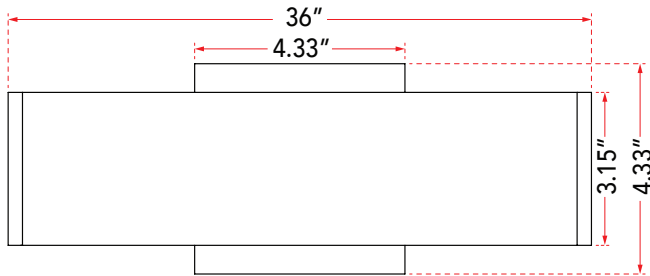

FAMILY NAME **20003WV-BB**

**Up-Down Light 36" LED Vanity-Wall Bar**

ABRA MODEL **Slim**

UPC **00858083007092**

FIXTURE MATERIAL				FIXTURE DIMENSIONS IN INCHES										
Frame Material	Finishes Available	Diffuser Type	Diffuser Finish	Diameter	Height	o.a.h	Width	Length	Ext	Weight	ADA	Location	Rating	Compliance
Aluminum	BB-Brushed Bronze BA-Brushed Aluminum	Acrylic	White		3.15	4.33	0.6	36	2	8.5	Compliant	Wall Mount only	Damp Location	cETL
LAMPING										Compatible Dimmers	Junction Box Type	SUPPLIED		
Lamp Type	Lamp qty	Wattage	Max Wattage	Base	Kelvin	CRI	Initial Lumen's	Delivered Lumen's	Voltage	ELV	Standard 4 x 4 Octagon Box			
LED	2	15w	30w	Solid State Module	3000k	90+	2550	1912.5 estimated	120v	SPECIAL NOTES				