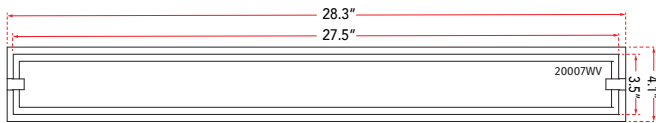

FAMILY NAME **20007WV-CH**

**Curved Diamond Glass LED vanity**

ABRA MODEL **Veil**

UPC **00810035190054**

FIXTURE MATERIAL				FIXTURE DIMENSIONS IN INCHES										
Frame Material	Finishes Available	Diffuser Type	Diffuser Finish	Diameter	Height	o.a.h	Width	Length	Ext	Weight	ADA	Location	Rating	Compliance
Steel	CH-Chrome BN-Brushed Nickel	Glass	Diamond		2.6	4.1		28.3	2.88	9	Compliant	Wall Mount only	Damp Location	cETL T-24
LAMPING										Compatible Dimmers		Junction Box Type		SUPPLIED
Lamp Type	Lamp qty	Wattage	Max Wattage	Base	Kelvin	CRI	Initial Lumen's	Delivered Lumen's	Voltage	Most Dimmers		Standard 4 x 4 Octagon Box		
LED	1	32w	32w	Solid State Module	3000k	90+	2720	2040 estimated	120v	SPECIAL NOTES				