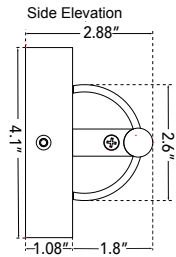

FAMILY NAME **20007WV-CH**

**Curved Diamond Glass LED vanity**

ABRA MODEL **Veil**

UPC **00810035190054**

FIXTURE MATERIAL				FIXTURE DIMENSIONS IN INCHES										
Frame Material	Finishes Available	Diffuser Type	Diffuser Finish	Diameter	Height	o.a.h	Width	Length	Ext	Weight	ADA	Location	Rating	Compliance
Steel	CH-Chrome BN-Brushed Nickel	Glass	Diamond		2.6	4.1		28.3	2.88	9	Compliant	Wall Mount only	Damp Location	cETL T-24
LAMPING										Compatible Dimmers		Junction Box Type		SUPPLIED
Lamp Type	Lamp qty	Wattage	Max Wattage	Base	Kelvin	CRI	Initial Lumen's	Delivered Lumen's	Voltage	Most Dimmers		Standard 4 x 4 Octagon Box		
LED	1	32w	32w	Solid State Module	3000k	90+	2720	2040 estimated	120v	SPECIAL NOTES				