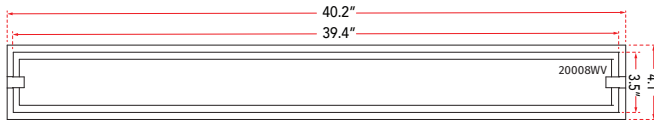

FAMILY NAME **20008WV-BN**

Curved Diamond Glass LED vanity

ABRA MODEL **Veil**

UPC **00810035190061**

FIXTURE MATERIAL				FIXTURE DIMENSIONS IN INCHES										
Frame Material	Finishes Available	Diffuser Type	Diffuser Finish	Diameter	Height	o.a.h	Width	Length	Ext	Weight	ADA	Location	Rating	Compliance
Steel	BN-Brushed Nickel CH-Chrome	Glass	Diamond		2.6	4.1		40.2	2.88	11	Compliant	Wall Mount only	Damp Location	cETL T-24
LAMPING										Compatible Dimmers	Junction Box Type	SUPPLIED		
Lamp Type	Lamp qty	Wattage	Max Wattage	Base	Kelvin	CRI	Initial Lumen's	Delivered Lumen's	Voltage	Most Dimmers	Standard 4 x 4 Octagon Box			
LED	1	48w	48w	Solid State Module	3000k	90+	4080	3060 estimated	120v	SPECIAL NOTES				