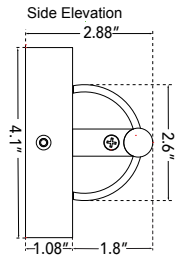

FAMILY NAME **20008WV-BN**

Curved Diamond Glass LED vanity

ABRA MODEL **Veil**

UPC **00810035190061**

FIXTURE MATERIAL				FIXTURE DIMENSIONS IN INCHES										
Frame Material	Finishes Available	Diffuser Type	Diffuser Finish	Diameter	Height	o.a.h	Width	Length	Ext	Weight	ADA	Location	Rating	Compliance
Steel	BN-Brushed Nickel CH-Chrome	Glass	Diamond		2.6	4.1		40.2	2.88	11	Compliant	Wall Mount only	Damp Location	cETL T-24
LAMPING										Compatible Dimmers	Junction Box Type	SUPPLIED		
Lamp Type	Lamp qty	Wattage	Max Wattage	Base	Kelvin	CRI	Initial Lumen's	Delivered Lumen's	Voltage	Most Dimmers	Standard 4 x 4 Octagon Box			
LED	1	48w	48w	Solid State Module	3000k	90+	4080	3060 estimated	120v	SPECIAL NOTES				