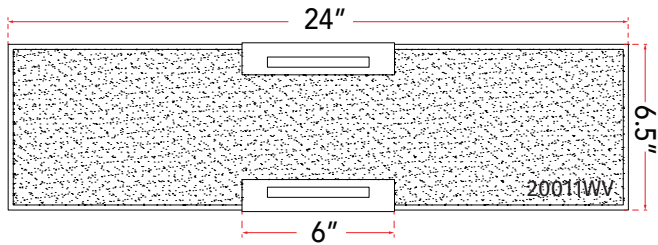

FAMILY NAME 20011WV-BN

Curved glass panel LED vanity

ABRA MODEL Allure

UPC 00810035190122

Side Elevation

FIXTURE MATERIAL				FIXTURE DIMENSIONS IN INCHES										
Frame Material	Finishes Available	Diffuser Type	Diffuser Finish	Diameter	Height	o.a.h	Width	Length	Ext	Weight	ADA	Location	Rating	Compliance
Steel	BN-Brushed Nickel CH-Chrome	Glass	Frosted		6.5	6.5		24	3	9	Compliant	Wall Mount only	Damp Location	cETL
LAMPING										Compatible Dimmers		Junction Box Type		SUPPLIED
Lamp Type	Lamp qty	Wattage	Max Wattage	Base	Kelvin	CRI	Initial Lumen's	Delivered Lumen's	Voltage	Most Dimmers		Standard 4 x 4 Octagon Box		
LED	1	32w	32w	Solid State Module	3000k	90+	2720	2040 estimated	120v	SPECIAL NOTES				