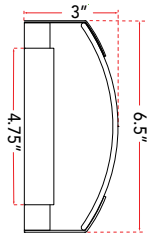

FAMILY NAME 20011WV-BN

Curved glass panel LED vanity

ABRA MODEL Allure

UPC 00810035190122

Side Elevation

FIXTURE MATERIAL				FIXTURE DIMENSIONS IN INCHES										
Frame Material	Finishes Available	Diffuser Type	Diffuser Finish	Diameter	Height	o.a.h	Width	Length	Ext	Weight	ADA	Location	Rating	Compliance
Steel	BN-Brushed Nickel CH-Chrome	Glass	Frosted		6.5	6.5		24	3	9	Compliant	Wall Mount only	Damp Location	cETL
LAMPING										Compatible Dimmers		Junction Box Type		SUPPLIED
Lamp Type	Lamp qty	Wattage	Max Wattage	Base	Kelvin	CRI	Initial Lumen's	Delivered Lumen's	Voltage	Most Dimmers		Standard 4 x 4 Octagon Box		
LED	1	32w	32w	Solid State Module	3000k	90+	2720	2040 estimated	120v	SPECIAL NOTES				