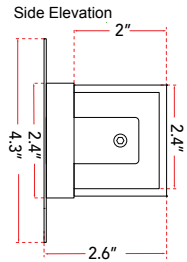

FAMILY NAME **20013WV-CH**

Miter Glass LED vanity

ABRA MODEL **Mist**

UPC 00810035190160

FIXTURE MATERIAL				FIXTURE DIMENSIONS IN INCHES										
Frame Material	Finishes Available	Diffuser Type	Diffuser Finish	Diameter	Height	o.a.h	Width	Length	Ext	Weight	ADA	Location	Rating	Compliance
Steel	CH-Chrome	Glass	Frosted		2.4	4.3		24	2.6	5	Compliant	Wall Mount only	Damp Location	cETL
LAMPING										Compatible Dimmers		Junction Box Type		SUPPLIED
Lamp Type	Lamp qty	Wattage	Max Wattage	Base	Kelvin	CRI	Initial Lumen's	Delivered Lumen's	Voltage	Most Dimmers		Standard 4 x 4 Octagon Box		
LED	1	22w	22w	Solid State Module	3000k	90+	1870	1402.5 estimated	120v	SPECIAL NOTES				