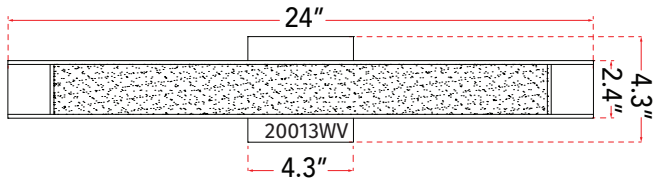

FAMILY NAME **20013WV-CH**

Miter Glass LED vanity

ABRA MODEL **Mist**

UPC 00810035190160

FIXTURE MATERIAL				FIXTURE DIMENSIONS IN INCHES										
Frame Material	Finishes Available	Diffuser Type	Diffuser Finish	Diameter	Height	o.a.h	Width	Length	Ext	Weight	ADA	Location	Rating	Compliance
Steel	CH-Chrome	Glass	Frosted		2.4	4.3		24	2.6	5	Compliant	Wall Mount only	Damp Location	cETL
LAMPING										Compatible Dimmers		Junction Box Type		SUPPLIED
Lamp Type	Lamp qty	Wattage	Max Wattage	Base	Kelvin	CRI	Initial Lumen's	Delivered Lumen's	Voltage	Most Dimmers		Standard 4 x 4 Octagon Box		
LED	1	22w	22w	Solid State Module	3000k	90+	1870	1402.5 estimated	120v	SPECIAL NOTES				