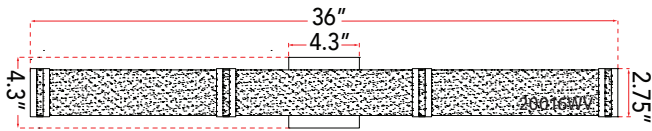

FAMILY NAME **20016WV-CH**

Miter Glass with Chrome Brackets LED vanity

ABRA MODEL **Cosmo**

UPC 00858083007917

Side Elevation

FIXTURE MATERIAL				FIXTURE DIMENSIONS IN INCHES										
Frame Material	Finishes Available	Diffuser Type	Diffuser Finish	Diameter	Height	o.a.h	Width	Length	Ext	Weight	ADA	Location	Rating	Compliance
Steel	CH-Chrome	Glass	Frosted		2.75	4.3		24	2.1	8	Compliant	Wall Mount only	Damp Location	cETL
LAMPING										Compatible Dimmers		Junction Box Type		SUPPLIED
Lamp Type	Lamp qty	Wattage	Max Wattage	Base	Kelvin	CRI	Initial Lumen's	Delivered Lumen's	Voltage	Most Dimmers		Standard 4 x 4 Octagon Box		
LED	1	48w	48w	Solid State Module	3000k	90+	4080	3060 estimated	120v	SPECIAL NOTES				