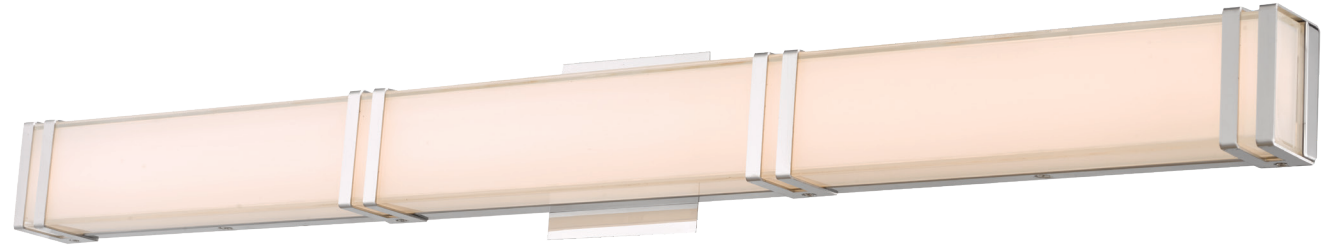

FAMILY NAME **20016WV-CH**

Miter Glass with Chrome Brackets LED vanity

ABRA MODEL **Cosmo**

UPC 00858083007917

Side Elevation

FIXTURE MATERIAL				FIXTURE DIMENSIONS IN INCHES										
Frame Material	Finishes Available	Diffuser Type	Diffuser Finish	Diameter	Height	o.a.h	Width	Length	Ext	Weight	ADA	Location	Rating	Compliance
Steel	CH-Chrome	Glass	Frosted		2.75	4.3		24	2.1	8	Compliant	Wall Mount only	Damp Location	cETL
LAMPING										Compatible Dimmers		Junction Box Type		SUPPLIED
Lamp Type	Lamp qty	Wattage	Max Wattage	Base	Kelvin	CRI	Initial Lumen's	Delivered Lumen's	Voltage	Most Dimmers		Standard 4 x 4 Octagon Box		
LED	1	48w	48w	Solid State Module	3000k	90+	4080	3060 estimated	120v	SPECIAL NOTES				