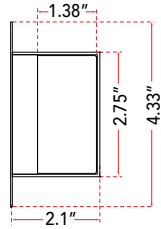

FAMILY NAME **20016WV-CH**

Miter Glass with Chrome Brackets LED vanity

ABRA MODEL **Cosmo**

UPC 00858083007917

Side Elevation

FIXTURE MATERIAL				FIXTURE DIMENSIONS IN INCHES										
Frame Material	Finishes Available	Diffuser Type	Diffuser Finish	Diameter	Height	o.a.h	Width	Length	Ext	Weight	ADA	Location	Rating	Compliance
Steel	CH-Chrome	Glass	Frosted		2.75	4.3		24	2.1	8	Compliant	Wall Mount only	Damp Location	cETL
LAMPING										Compatible Dimmers		Junction Box Type		SUPPLIED
Lamp Type	Lamp qty	Wattage	Max Wattage	Base	Kelvin	CRI	Initial Lumen's	Delivered Lumen's	Voltage	Most Dimmers		Standard 4 x 4 Octagon Box		
LED	1	48w	48w	Solid State Module	3000k	90+	4080	3060 estimated	120v	SPECIAL NOTES				