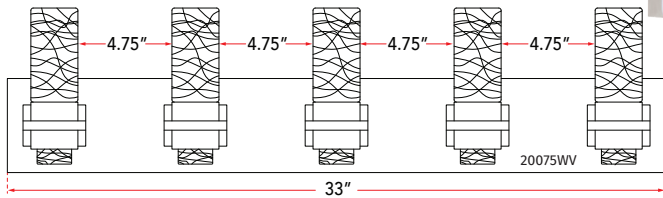

FAMILY NAME 20075WV-CH

Solid Crystal Glass Vanity

ABRA MODEL Krypton

UPC 00810035190443

FIXTURE MATERIAL				FIXTURE DIMENSIONS IN INCHES										
Frame Material	Finishes Available	Diffuser Type	Diffuser Finish	Diameter	Height	o.a.h	Width	Length	Ext	Weight	ADA	Location	Rating	Compliance
Steel	CH-Chrome	Glass	Seed		8.26	8.26		33	4.33			Wall Mount only	Damp Location	cETL
LAMPING										Compatible Dimmers		Junction Box Type		SUPPLIED
Lamp Type	Lamp qty	Wattage	Max Wattage	Base	Kelvin	CRI	Initial Lumen's	Delivered Lumen's	Voltage			Standard 4 x 4 Octagon Box		
LED	10	3.5w	35w	Solid State Module	3000k	90+	2975	2231.25 estimated	120v	SPECIAL NOTES				