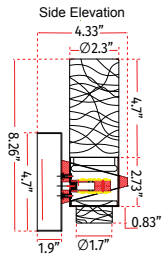

FAMILY NAME 20075WV-CH

Solid Crystal Glass Vanity

ABRA MODEL Krypton

UPC 00810035190443

FIXTURE MATERIAL				FIXTURE DIMENSIONS IN INCHES										
Frame Material	Finishes Available	Diffuser Type	Diffuser Finish	Diameter	Height	o.a.h	Width	Length	Ext	Weight	ADA	Location	Rating	Compliance
Steel	CH-Chrome	Glass	Seed		8.26	8.26		33	4.33			Wall Mount only	Damp Location	cETL
LAMPING										Compatible Dimmers		Junction Box Type		SUPPLIED
Lamp Type	Lamp qty	Wattage	Max Wattage	Base	Kelvin	CRI	Initial Lumen's	Delivered Lumen's	Voltage			Standard 4 x 4 Octagon Box		
LED	10	3.5w	35w	Solid State Module	3000k	90+	2975	2231.25 estimated	120v	SPECIAL NOTES				