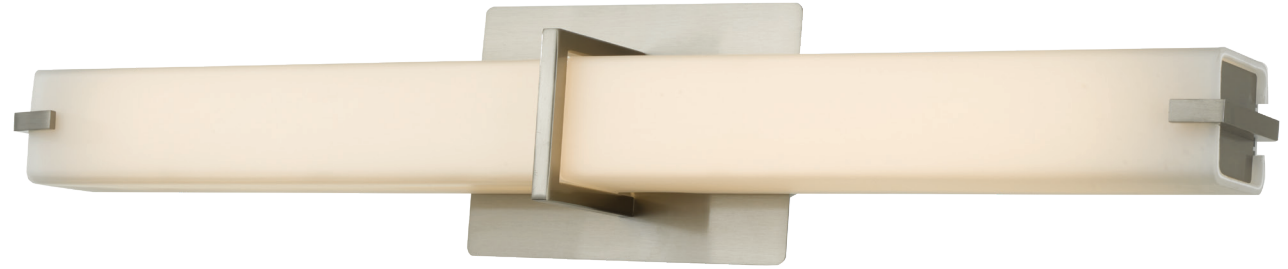

FAMILY NAME **20090WV-BN**

26" Vertical or Horizontal Mount Square Glass Vanity-Wall Fixture with High Output Dimmable LED

ABRA MODEL **Squire**

UPC **00858083007351**

FIXTURE MATERIAL				FIXTURE DIMENSIONS IN INCHES										
Frame Material	Finishes Available	Diffuser Type	Diffuser Finish	Diameter	Height	o.a.h	Width	Length	Ext	Weight	ADA	Location	Rating	Compliance
Metal	BN-Brushed Nickel CH-Chrome	Glass	Opal		2.4	4.9		26.34	3.74	5.5	Compliant	Wall Mount only	Damp Location	cETL T-24
LAMPING										Compatible Dimmers		Junction Box Type		SUPPLIED
Lamp Type	Lamp qty	Wattage	Max Wattage	Base	Kelvin	CRI	Initial Lumen's	Delivered Lumen's	Voltage			Standard 4 x 4 Octagon Box		
LED	1	32w	32w	Solid State Module	3000k	90+	2720	2040 estimated	120v					
SPECIAL NOTES														