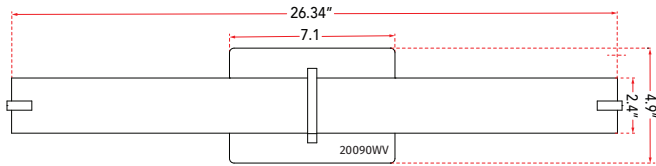

FAMILY NAME **20090WV-BN**

26" Vertical or Horizontal Mount Square Glass Vanity-Wall Fixture with High Output Dimmable LED

ABRA MODEL **Squire**

UPC **00858083007351**

FIXTURE MATERIAL				FIXTURE DIMENSIONS IN INCHES										
Frame Material	Finishes Available	Diffuser Type	Diffuser Finish	Diameter	Height	o.a.h	Width	Length	Ext	Weight	ADA	Location	Rating	Compliance
Metal	BN-Brushed Nickel CH-Chrome	Glass	Opal		2.4	4.9		26.34	3.74	5.5	Compliant	Wall Mount only	Damp Location	cETL T-24
LAMPING										Compatible Dimmers		Junction Box Type		SUPPLIED
Lamp Type	Lamp qty	Wattage	Max Wattage	Base	Kelvin	CRI	Initial Lumen's	Delivered Lumen's	Voltage			Standard 4 x 4 Octagon Box		
LED	1	32w	32w	Solid State Module	3000k	90+	2720	2040 estimated	120v					
SPECIAL NOTES														