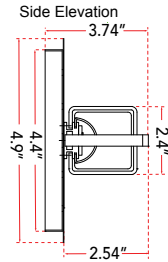

FAMILY NAME **20090WV-BN**

26" Vertical or Horizontal Mount Square Glass Vanity-Wall Fixture with High Output Dimmable LED

ABRA MODEL **Squire**

UPC **00858083007351**

FIXTURE MATERIAL				FIXTURE DIMENSIONS IN INCHES										
Frame Material	Finishes Available	Diffuser Type	Diffuser Finish	Diameter	Height	o.a.h	Width	Length	Ext	Weight	ADA	Location	Rating	Compliance
Metal	BN-Brushed Nickel CH-Chrome	Glass	Opal		2.4	4.9		26.34	3.74	5.5	Compliant	Wall Mount only	Damp Location	cETL T-24
LAMPING										Compatible Dimmers		Junction Box Type		SUPPLIED
Lamp Type	Lamp qty	Wattage	Max Wattage	Base	Kelvin	CRI	Initial Lumen's	Delivered Lumen's	Voltage			Standard 4 x 4 Octagon Box		
LED	1	32w	32w	Solid State Module	3000k	90+	2720	2040 estimated	120v					
SPECIAL NOTES														