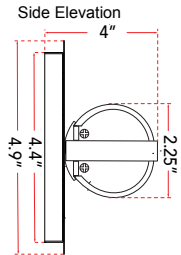

**FAMILY NAME** 20092WV-CH

**28" Vertical or Horizontal Mount Round Glass Vanity-Wall Fixture with High Output Dimmable LED**

**ABRA MODEL** Squire

**UPC** 00858083007405

FIXTURE MATERIAL				FIXTURE DIMENSIONS IN INCHES										
Frame Material	Finishes Available	Diffuser Type	Diffuser Finish	Diameter	Height	o.a.h	Width	Length	Ext	Weight	ADA	Location	Rating	Compliance
Metal	CH-Chrome BN-Brushed Nickel	Glass	Opal		2.25	4.9		26.37	4	5.5	Compliant	Wall Mount only	Damp Location	cETL
LAMPING										Compatible Dimmers		Junction Box Type		SUPPLIED
Lamp Type	Lamp qty	Wattage	Max Wattage	Base	Kelvin	CRI	Initial Lumen's	Delivered Lumen's	Voltage			Standard 4 x 4 Octagon Box		
LED	1	32w	32w	Solid State Module	3000k	90+	2720	2040 estimated	120v					
SPECIAL NOTES														