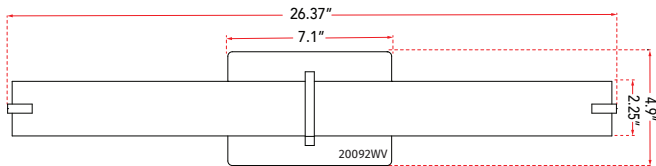

**FAMILY NAME** 20092WV-CH

**28" Vertical or Horizontal Mount Round Glass Vanity-Wall Fixture with High Output Dimmable LED**

**ABRA MODEL** Squire

**UPC** 00858083007405

FIXTURE MATERIAL				FIXTURE DIMENSIONS IN INCHES										
Frame Material	Finishes Available	Diffuser Type	Diffuser Finish	Diameter	Height	o.a.h	Width	Length	Ext	Weight	ADA	Location	Rating	Compliance
Metal	CH-Chrome BN-Brushed Nickel	Glass	Opal		2.25	4.9		26.37	4	5.5	Compliant	Wall Mount only	Damp Location	cETL
LAMPING										Compatible Dimmers		Junction Box Type		SUPPLIED
Lamp Type	Lamp qty	Wattage	Max Wattage	Base	Kelvin	CRI	Initial Lumen's	Delivered Lumen's	Voltage			Standard 4 x 4 Octagon Box		
LED	1	32w	32w	Solid State Module	3000k	90+	2720	2040 estimated	120v					
SPECIAL NOTES														