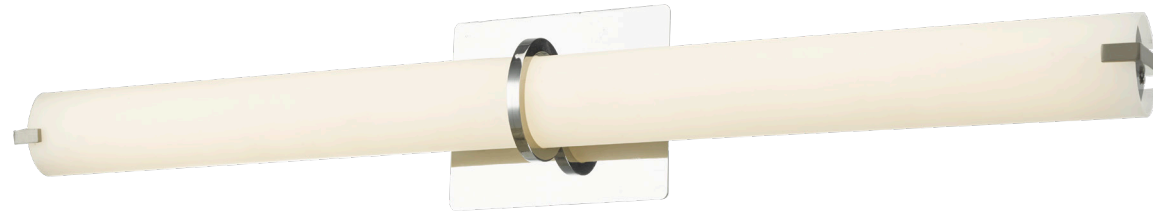

**FAMILY NAME** 20092WV-CH

**28" Vertical or Horizontal Mount Round Glass Vanity-Wall Fixture with High Output Dimmable LED**

**ABRA MODEL** Squire

**UPC** 00858083007405

FIXTURE MATERIAL				FIXTURE DIMENSIONS IN INCHES										
Frame Material	Finishes Available	Diffuser Type	Diffuser Finish	Diameter	Height	o.a.h	Width	Length	Ext	Weight	ADA	Location	Rating	Compliance
Metal	CH-Chrome BN-Brushed Nickel	Glass	Opal		2.25	4.9		26.37	4	5.5	Compliant	Wall Mount only	Damp Location	cETL
LAMPING										Compatible Dimmers		Junction Box Type		SUPPLIED
Lamp Type	Lamp qty	Wattage	Max Wattage	Base	Kelvin	CRI	Initial Lumen's	Delivered Lumen's	Voltage			Standard 4 x 4 Octagon Box		
LED	1	32w	32w	Solid State Module	3000k	90+	2720	2040 estimated	120v					
SPECIAL NOTES														