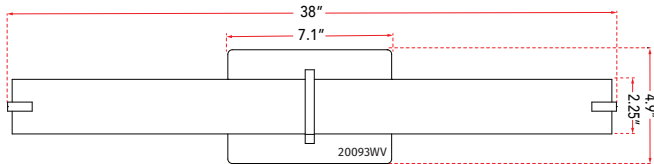

FAMILY NAME **20093WV-CH**

38" Vertical or Horizontal Mount Round Glass Vanity-Wall Fixture with High Output Dimmable LED

ABRA MODEL **Squire**

UPC **00858083007429**

FIXTURE MATERIAL				FIXTURE DIMENSIONS IN INCHES										
Frame Material	Finishes Available	Diffuser Type	Diffuser Finish	Diameter	Height	o.a.h	Width	Length	Ext	Weight	ADA	Location	Rating	Compliance
Metal	CH-Chrome BN-Brushed Nickel	Glass	Opal		2.25	4.9		38	4	6.5	Compliant	Wall Mount only	Damp Location	cETL T-24
LAMPING										Compatible Dimmers		Junction Box Type		SUPPLIED
Lamp Type	Lamp qty	Wattage	Max Wattage	Base	Kelvin	CRI	Initial Lumen's	Delivered Lumen's	Voltage			Standard 4 x 4 Octagon Box		
LED	1	48w	48w	Solid State Module	3000k	90+	4080	3060 estimated	120v			SPECIAL NOTES		