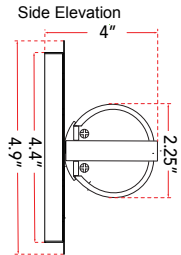

FAMILY NAME **20093WV-CH**

38" Vertical or Horizontal Mount Round Glass Vanity-Wall Fixture with High Output Dimmable LED

ABRA MODEL **Squire**

UPC **00858083007429**

FIXTURE MATERIAL				FIXTURE DIMENSIONS IN INCHES										
Frame Material	Finishes Available	Diffuser Type	Diffuser Finish	Diameter	Height	o.a.h	Width	Length	Ext	Weight	ADA	Location	Rating	Compliance
Metal	CH-Chrome BN-Brushed Nickel	Glass	Opal		2.25	4.9		38	4	6.5	Compliant	Wall Mount only	Damp Location	cETL T-24
LAMPING										Compatible Dimmers		Junction Box Type		SUPPLIED
Lamp Type	Lamp qty	Wattage	Max Wattage	Base	Kelvin	CRI	Initial Lumen's	Delivered Lumen's	Voltage			Standard 4 x 4 Octagon Box		
LED	1	48w	48w	Solid State Module	3000k	90+	4080	3060 estimated	120v			SPECIAL NOTES		