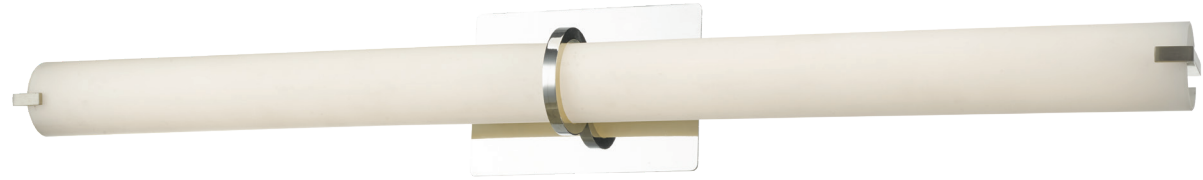

FAMILY NAME **20093WV-CH**

38" Vertical or Horizontal Mount Round Glass Vanity-Wall Fixture with High Output Dimmable LED

ABRA MODEL **Squire**

UPC **00858083007429**

FIXTURE MATERIAL				FIXTURE DIMENSIONS IN INCHES										
Frame Material	Finishes Available	Diffuser Type	Diffuser Finish	Diameter	Height	o.a.h	Width	Length	Ext	Weight	ADA	Location	Rating	Compliance
Metal	CH-Chrome BN-Brushed Nickel	Glass	Opal		2.25	4.9		38	4	6.5	Compliant	Wall Mount only	Damp Location	cETL T-24
LAMPING										Compatible Dimmers		Junction Box Type		SUPPLIED
Lamp Type	Lamp qty	Wattage	Max Wattage	Base	Kelvin	CRI	Initial Lumen's	Delivered Lumen's	Voltage			Standard 4 x 4 Octagon Box		
LED	1	48w	48w	Solid State Module	3000k	90+	4080	3060 estimated	120v			SPECIAL NOTES		