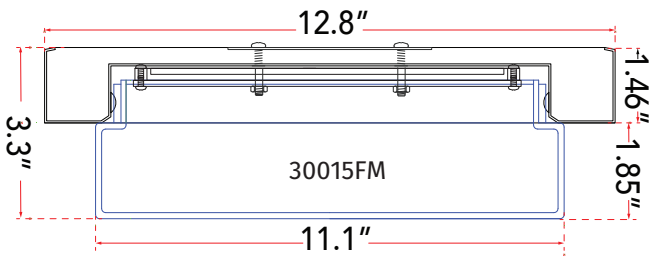

FAMILY NAME 30015FM-BZ

13" Stepped Opal Glass Flushmount with High Output Dimmable LED

ABRA MODEL Step

UPC 00858083007542

FIXTURE MATERIAL				FIXTURE DIMENSIONS IN INCHES										
Frame Material	Finishes Available	Diffuser Type	Diffuser Finish	Diameter	Height	o.a.h	Width	Length	Ext	Weight	ADA	Location	Rating	Compliance
Metal	BZ- Bronze BN-Brushed Nickel, CH- Chrome	Glass	Opal	12.8	3.3	3.3				6.5		Ceiling Mount only	Damp Location	cETL
LAMPING										Compatible Dimmers	Junction Box Type	SUPPLIED		
Lamp Type	Lamp qty	Wattage	Max Wattage	Base	Kelvin	CRI	Initial Lumen's	Delivered Lumen's	Voltage		Standard 4 x 4 Octagon Box			
LED	1	20w	20w	Solid State Module	3000k	90+	1700	1275 estimated	120v					
SPECIAL NOTES														