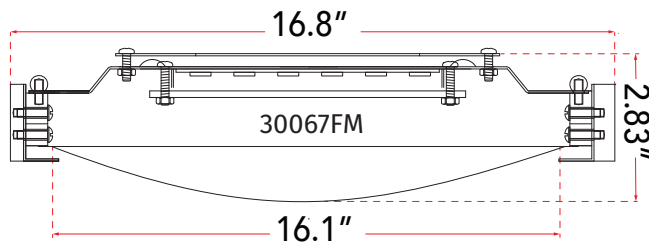

FAMILY NAME **30067FM-BN**

**17" Low Profile Frosted Glass Flushmount with High Output Dimmable LED**

ABRA MODEL **Halo**

UPC **00858083007733**

FIXTURE MATERIAL				FIXTURE DIMENSIONS IN INCHES										
Frame Material	Finishes Available	Diffuser Type	Diffuser Finish	Diameter	Height	o.a.h	Width	Length	Ext	Weight	ADA	Location	Rating	Compliance
Metal	BN-Brushed Nickel CH-Chrome	Glass	Frosted	16.8	2.75	2.83				9		Ceiling Mount only	Damp Location	cETL T-24
LAMPING										Compatible Dimmers		Junction Box Type		SUPPLIED
Lamp Type	Lamp qty	Wattage	Max Wattage	Base	Kelvin	CRI	Initial Lumen's	Delivered Lumen's	Voltage			Standard 4 x 4 Octagon Box		
LED	1	29w	29w	Solid State Module	3000k	90+	2465	1848.75 estimated	120v			SPECIAL NOTES		