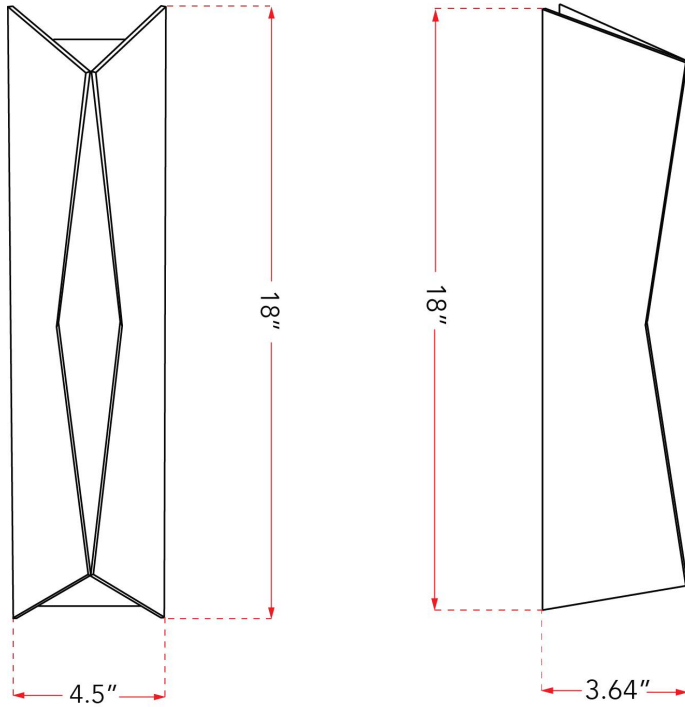

ABRA MODEL **50083ODW-AA**
 Family Name **Omega**

Wet Location MG Wall Sconce
 UPC 00810035192423

FIXTURE MATERIAL			
Frame Material	Finishes Available	Diffuser	
		Type	Finish
Metal	MB-Matte Black AA-Anodized Aluminum	Glass	Frosted

DIMENSIONS IN INCHES								
Fixture			Diffuser		Back-Plate			
Width	Height	Ext	Diam	Height	Diam	Width	Depth	
4.5	18	3.64						

CERTIFICATION		
Location	Rating	Compliance
Wall	Damp	ETL

LAMPING									
Lamp Type	Lamp qty	Wattage	Max Wattage	Base	Kelvin	CRI	Initial Lumen's	Delivered Lumen's	Voltage
LED	1	16w	16w	Solid State Module	3000	90	935	701 estimated	120v

COMPATIBLE DIMMER'S

J-BOX TYPE
4 x 4 Octagonal

SUPPLIED

SPECIAL NOTES	

Project Name			
Date		Type	