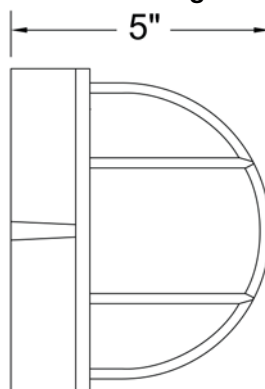

Line Drawing #2

IES File