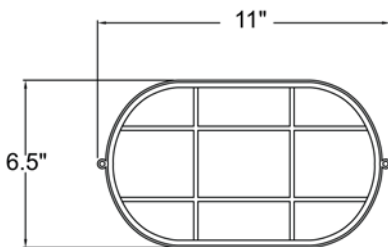

Model No :: **20292-SAT/FST**
Name :: Nauticus

Project Name :: _____
Location :: _____
Type :: _____
Quantity :: _____
Notes :: _____

Product Information

Product ID :: 20292
UPC Code :: 641594001327
Mounting Type :: Ceiling or Wall
Finish :: Satin (SAT)
Diffuser :: Frosted (FST)
Alt. Finishes :: Black (BL); Satin (SAT); White (WH)
Alt. Diffusers :: Frosted (FST)

Product Dimensions

Fixture	Canopy
Length :: N/A	Length :: 10.75"
Width :: 11"	Width :: 6.5"
Diameter :: N/A	Diameter :: N/A
Extension :: 5"	Height :: 1"
Height :: 6.5"	
Overall Height :: N/A	

Technical Specifications

Qualifications	Specifications	Photometrics	Recommended Dimmers
Location Rating :: Wet	Frame Material :: Aluminum	CCT :: 2700	(TRIAC) Any Standard Dimmer
Certification :: UL Listed (US/Canada)	Diffuser Material :: Glass	CRI :: N/A	
IES File ::	Voltage :: 120v	Wattage :: 100w	
JA8 Compliant :: No	Lamping Type :: Incandescent	Nominal Lumens :: 1600Lm	
Energy Star :: No	Lamping Base :: E-26	Delivered Lumens :: N/A	
ADA Compliant :: No	Lamp Quantity :: 1	Additional Items :: 0	
Marine Grade :: No	Lamp Wattage :: 100 W		
Emergency Lighting :: No	Total Wattage :: 100w		
Warranty :: 1 Year Limited	Lamps Included :: No		
	J-Box Type :: Standard		

Line Drawing #1

IES File

Image Not Available

Toll Free 800-828-5483 • www.AccessLighting.com

14410 Myford Road, Irvine, CA 92606

The information provided is subject to change without notice. ©2020 Access Lighting Corporation. All Rights Reserved
Rev. 202004 Filename:: 20292-SAT_FST.pdf