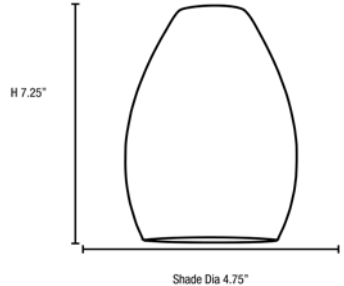

Line Drawing #2

Image Not Available

IES File

Image Not Available

Toll Free 800-828-5483 • www.AccessLighting.com

14410 Myford Road, Irvine, CA 92606
The information provided is subject to change without notice. ©2020 Access Lighting Corporation. All Rights Reserved
Rev. 202004 Filename: 28078-3C-BS_PLC.pdf