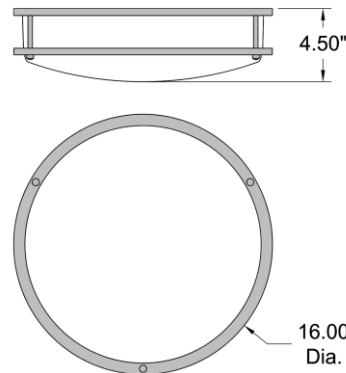

Stock Code: **50080LEDDL-ML/OPL**

Collection: Conga

PRODUCT INFORMATION

Base: 50080 Parent: 50080LEDDL
Mounting Type: Ceiling UPC: 641594246445
Finish: Matte Black
Diffuser: Opal

PRODUCT MEASUREMENTS

FIXTURE	BACKPLATE / CANOPY
Length:	Length
Width:	Width:
Diameter 16"	Diameter:
Height: 4.5"	Height:
Extension:	
Overall Height:	

TECHNICAL SPECIFICATIONS

SPECIFICATIONS

Frame Material: Metal
Diffuser Material: Glass
Lamping Type: E-26 (Replaceable LED Jbox: Standard)
Lamping Base: E-26 Lamp Wattage: 10 W
Lamp Quantity: 2 Total Wattage: 20 W
Voltage: 120v Lamps Included: Yes

IES FILE

In addition to Access Lighting's purchase and warranty terms and conditions, by signing below or placing an order, you agree that you are authorized to bind the entity placing any order and acknowledge the following: All of sizes and measurements are approximate and all images are for illustrative purposes only. In the event of an inconsistency, the "Product Measurements" section controls. There also may be slight differences in the colors and designs compared to the displayed and printed images.