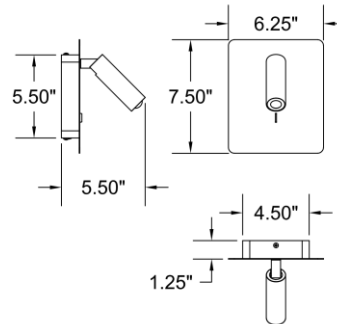

Stock Code: **62087LED-GLD**

Collection: Villa

PRODUCT INFORMATION

Base: 62087 Parent: 62087LED
Mounting Type: Wall UPC: 641594246506
Finish: Gold
Diffuser: N/A

PRODUCT MEASUREMENTS

FIXTURE	BACKPLATE / CANOPY
Length:	Length
Width: 6.25"	Width: 4.5"
Diameter	Diameter:
Height: 7.5"	Height: 5.5"
Extension: 3-5.5"	
Overall Height:	

IES FILE

In addition to Access Lighting's purchase and warranty terms and conditions, by signing below or placing an order, you agree that you are authorized to bind the entity placing any order and acknowledge the following: All of sizes and measurements are approximate and all images are for illustrative purposes only. In the event of an inconsistency, the "Product Measurements" section controls. There also may be slight differences in the colors and designs compared to the displayed and printed images.