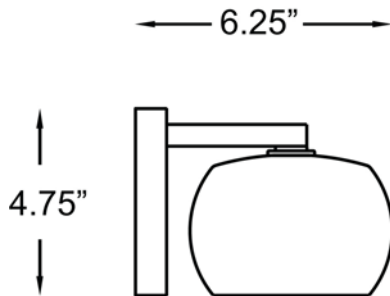

Product Dimensions

Fixture		Canopy	
Length ::	N/A	Length ::	N/A
Width ::	5.25"	Width ::	N/A
Diameter ::	N/A	Diameter ::	N/A
Extension ::	6.25"	Height ::	N/A
Height ::	4.75"		
Overall Height ::	N/A		

Technical Specifications

Specifications

Frame Material :: Stainless Steel
 Diffuser Material :: Glass
 Voltage :: 120v
 Lamping Type :: Halogen
 Lamping Base :: G9
 Lamp Quantity :: 1
 Lamp Wattage :: 40 W
 Total Wattage :: 40w
 Lamps Included :: Yes
 J-Box Type :: Standard

Photometrics

CCT :: 2900
 CRI :: 80
 Wattage :: 40w
 Nominal Lumens :: 480Lm
 Delivered Lumens :: N/A

Recommended Dimmers

(TRIAC) Any Standard Dimmer

Additional Items :: 0

Line Drawing #1

Line Drawing #2

IES File