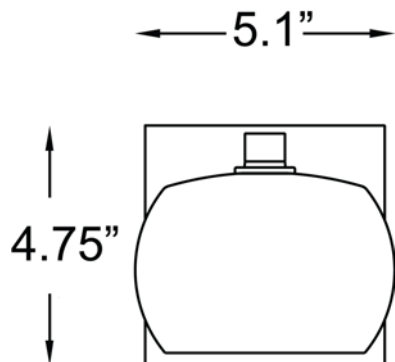

Product Dimensions

Fixture		Canopy	
Length ::	N/A	Length ::	N/A
Width ::	5.25"	Width ::	N/A
Diameter ::	N/A	Diameter ::	N/A
Extension ::	6.25"	Height ::	N/A
Height ::	4.75"		
Overall Height ::	N/A		

Technical Specifications

Photometrics

CCT :: 2900
 CRI :: 80
 Wattage :: 40w
 Nominal Lumens :: 480Lm
 Delivered Lumens :: N/A

Recommended Dimmers

(TRIAC) Any Standard Dimmer

Additional Items :: 0

Line Drawing #1

Line Drawing #2

IES File