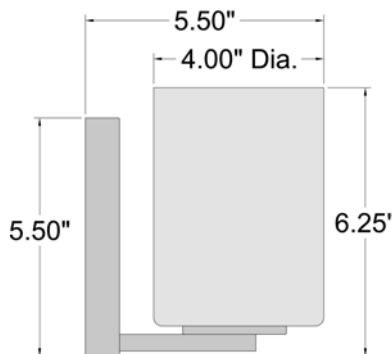

Line Drawing #2

IES File

Image Not Available

Toll Free 800-828-5483 • www.AccessLighting.com

14410 Myford Road, Irvine, CA 92606

The information provided is subject to change without notice. ©2020 Access Lighting Corporation. All Rights Reserved
Rev. 202004 Filename: 62583LEDDL-CH_OPL.pdf