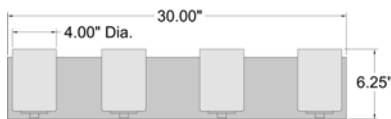

Model No :: **62583LEDDL-CH/OPL**
Name :: Oslo

Project Name :: _____
Location :: _____
Type :: _____
Quantity :: _____
Notes :: _____

Product Information

Product ID :: 62583
UPC Code :: 641594234312
Mounting Type :: Wall
Finish :: Chrome (CH)
Diffuser :: Opal (OPL)
Alt. Finishes :: Chrome (CH)
Alt. Diffusers :: Opal (OPL)

Product Dimensions

Fixture	Canopy
Length :: N/A	Length :: 30"
Width :: 30"	Width :: .75"
Diameter :: N/A	Diameter :: N/A
Extension :: 5.5"	Height :: 5.5"
Height :: 6.25"	
Overall Height :: N/A	

Technical Specifications

Qualifications	Specifications	Photometrics	Recommended Dimmers
Location Rating :: Damp	Frame Material :: 0	CCT :: 3000	(TRIAC) LEVITON Surslide 6631;
Certification :: UL Listed (US/Canada)	Diffuser Material :: 0	CRI :: 90	(TRIAC) LUTRON Diva DVCL-153P;
IES File ::	Voltage :: 120v	Wattage :: 36w	(TRIAC) LUTRON Skylark CL SCL-153 or SCL-153P
JA8 Compliant :: Yes	Lamping Type :: Replaceable LED	Nominal Lumens :: 3200Lm	
Energy Star :: No	Lamping Base :: E-26	Delivered Lumens :: N/A	
ADA Compliant :: No	Lamp Quantity :: 4	Additional Items :: 0	
Marine Grade :: No	Lamp Wattage :: 9 W		
Emergency Lighting :: No	Total Wattage :: 36w		
Warranty :: 1 Year Limited	Lamps Included :: Yes		
	J-Box Type :: Standard		

Line Drawing #1

IES File

Image Not Available

Toll Free 800-828-5483 • www.AccessLighting.com

14410 Myford Road, Irvine, CA 92606

The information provided is subject to change without notice. ©2020 Access Lighting Corporation. All Rights Reserved
Rev. 202004 Filename: 62583LEDDL-CH_OPL.pdf