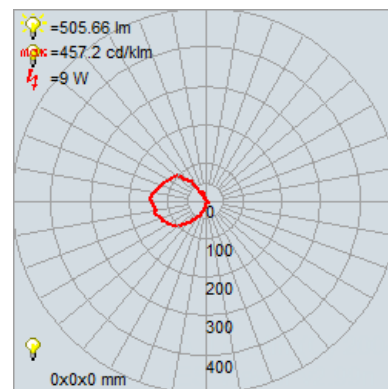

Product Dimensions

Fixture	Canopy
Length :: 0	Length :: 0
Width :: 0	Width :: 0
Diameter :: 8"	Diameter :: 4.5"
Extension :: 0	Height :: 1"
Height :: 8.5"	
Overall Height :: 120"	

Technical Specifications

Photometrics

CCT :: 3000
 CRI :: 90
 Wattage :: 9w
 Nominal Lumens :: 600Lm
 Delivered Lumens :: 506Lm

Recommended Dimmers

(ELV) LUTRON Caseta PD - 6WCL; (ELV) LUTRON Maestro CL (Package) MACL-153M-RHW; (ELV) LUTRON Maestro CL MACL-153M; (ELV) LUTRON Skylark Contour CTCL-153P; (TRIAC) LEVITON Decora Sureslide 6672; (TRIAC) LEVITON Decora Sureslide

Additional Items :: 0

Line Drawing #1

Image Not Available

Line Drawing #2

Image Not Available

IES File

Toll Free 800-828-5483 • www.AccessLighting.com

14410 Myford Road, Irvine, CA 92606