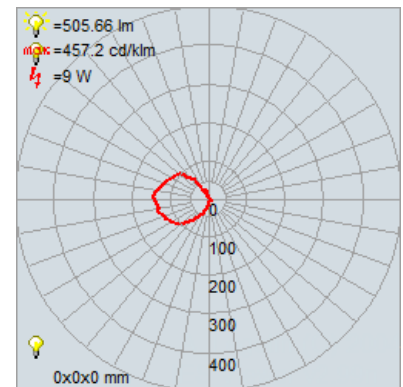

Product Dimensions

Fixture	Canopy
Length :: 0	Length :: 0
Width :: 0	Width :: 0
Diameter :: 7.5"	Diameter :: 4.5"
Extension :: 0	Height :: 1"
Height :: 12"	
Overall Height :: 0	

Technical Specifications

Photometrics

CCT :: 3000
 CRI :: 90
 Wattage :: 9w
 Nominal Lumens :: 600Lm
 Delivered Lumens :: 506Lm

Recommended Dimmers

(ELV) LUTRON Caseta PD - 6WCL; (ELV) LUTRON Maestro CL (Package) MACL-153M-RHW; (ELV) LUTRON Maestro CL MACL-153M; (ELV) LUTRON Skylark Contour CTCL-153P; (TRIAC) LEVITON Decora Sureslide 6672; (TRIAC) LEVITON Decora Sureslide

Additional Items :: 0

Line Drawing #1

Image Not Available

Line Drawing #2

Image Not Available

IES File

Toll Free 800-828-5483 • www.AccessLighting.com

14410 Myford Road, Irvine, CA 92606