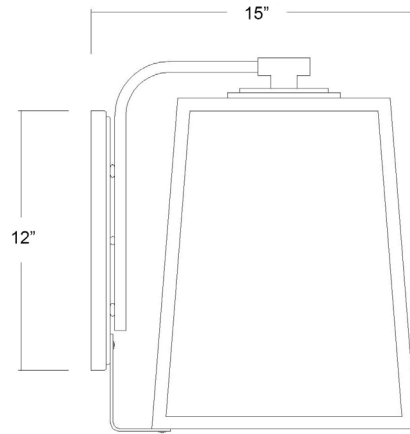

1622BK

HIRCHE 4-LIGHT WALL LANTERN

Description:	Hirche 4-Light Wall Lantern
Finish:	Matte Black
Dimensions:	12" W x 17" H x 15" ext. Height on Center: 7-1/4"
Bulbs:	4-60W Cand.
Installed Weight:	13 lbs.
Certification:	cETL / wet location

Material:	Steel and glass
Shades:	NA
Glass:	Clear Water Glass
Back Plate Dimensions:	5-1/2" x 12"
Chain/Wire:	NA
Additional Finishes:	NA