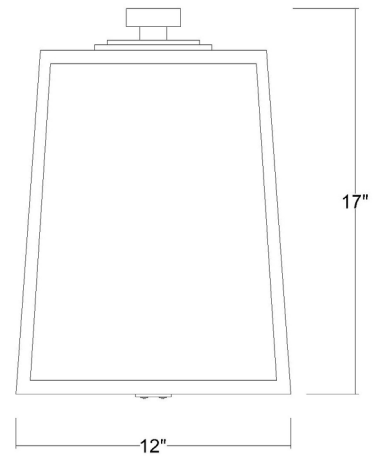

1622BK

HIRCHE 4-LIGHT WALL LANTERN

Description:	Hirche 4-Light Wall Lantern
Finish:	Matte Black
Dimensions:	12" W x 17" H x 15" ext. Height on Center: 7-1/4"
Bulbs:	4-60W Cand.
Installed Weight:	13 lbs.
Certification:	cETL / wet location

Material:	Steel and glass
Shades:	NA
Glass:	Clear Water Glass
Back Plate Dimensions:	5-1/2" x 12"
Chain/Wire:	NA
Additional Finishes:	NA