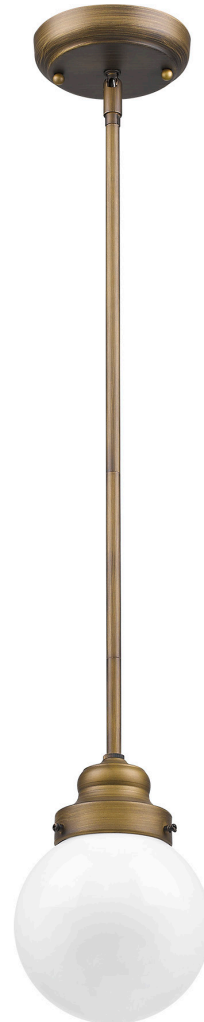

# IN21220RB

## PORTSMITH 1-LIGHT PENDANT

|                          |                           |                             |   |
|--------------------------|---------------------------|-----------------------------|---|
| <b>Description:</b>      | Portsmith 1-light pendant | <b>Material:</b>            | Iron and glass                          |
| <b>Finish:</b>           | Raw brass                 | <b>Shade:</b>               | Glass                                   |
| <b>Dimensions:</b>       | 6" D x 8-3/4" H           | <b>Glass:</b>               | Opal glass globe                        |
| <b>Bulbs:</b>            | 1-60w medium, 120V        | <b>Canopy Dimensions:</b>   | 5" dia.                                 |
| <b>Installed Weight:</b> | 2.25 lbs.                 | <b>Stems:</b>               | 12' wire, 45" stems (3-12", 1-6", 1-3") |
| <b>Certification:</b>    | Dry location / ETL        | <b>Additional Finishes:</b> | NA                                      |