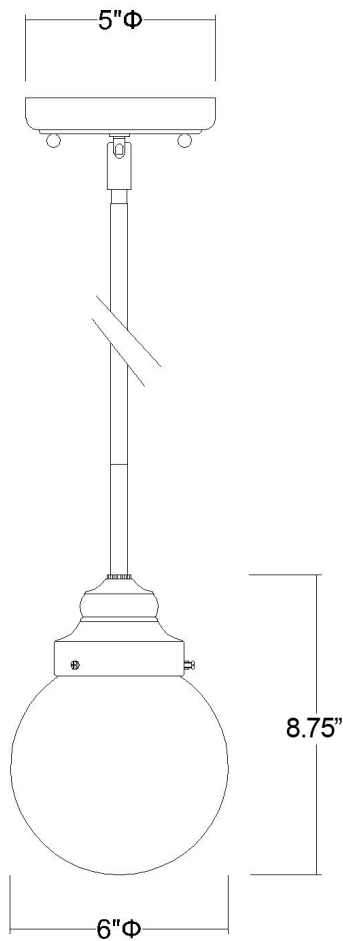

## PORTSMITH 1-LIGHT PENDANT

|                          |                           |                             |   |
|--------------------------|---------------------------|-----------------------------|---|
| <b>Description:</b>      | Portsmith 1-light pendant | <b>Material:</b>            | Iron and glass                          |
| <b>Finish:</b>           | Raw brass                 | <b>Shade:</b>               | Glass                                   |
| <b>Dimensions:</b>       | 6" D x 8-3/4" H           | <b>Glass:</b>               | Opal glass globe                        |
| <b>Bulbs:</b>            | 1-60w medium, 120V        | <b>Canopy Dimensions:</b>   | 5" dia.                                 |
| <b>Installed Weight:</b> | 2.25 lbs.                 | <b>Stems:</b>               | 12' wire, 45" stems (3-12", 1-6", 1-3") |
| <b>Certification:</b>    | Dry location / ETL        | <b>Additional Finishes:</b> | NA                                      |