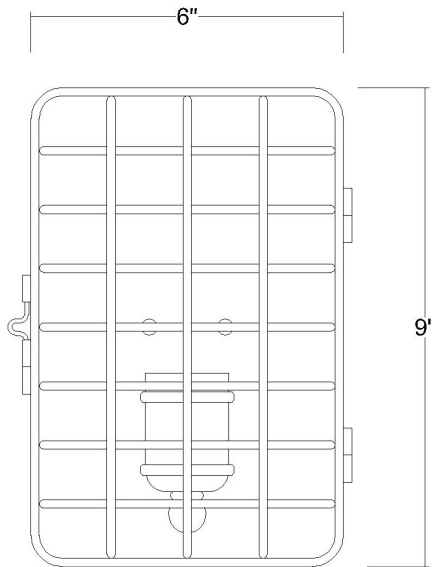

IN41333RB

LYNDEN 1-LIGHT WALL SCONCE

Side View

Front View

Description:	Lynden 1-light wall sconce
Finish:	Raw brass
Dimensions:	6" W x 9" H x 4" ext. Height on center: 4-1/2"
Bulbs:	1-60w medium, 120V
Installed Weight:	3.1 lbs.
Certification:	Dry location / c UL

Material:	Steel
Shade:	Wire
Glass:	NA
Back Plate Dimensions:	6" x 9"
Chain/Wire:	NA
Additional Finishes:	NA