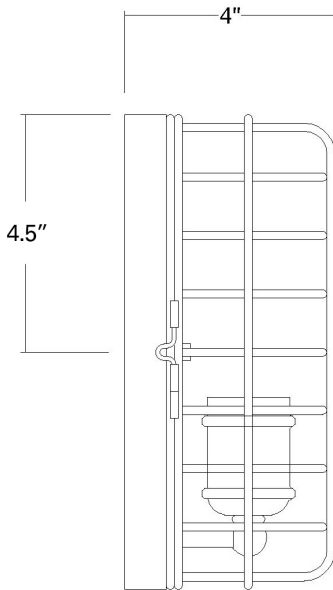

IN41333RB

LYNDEN 1-LIGHT WALL SCONCE

Side View

Front View

Description:	Lynden 1-light wall sconce
Finish:	Raw brass
Dimensions:	6" W x 9" H x 4" ext. Height on center: 4-1/2"
Bulbs:	1-60w medium, 120V
Installed Weight:	3.1 lbs.
Certification:	Dry location / c UL

Material:	Steel
Shade:	Wire
Glass:	NA
Back Plate Dimensions:	6" x 9"
Chain/Wire:	NA
Additional Finishes:	NA