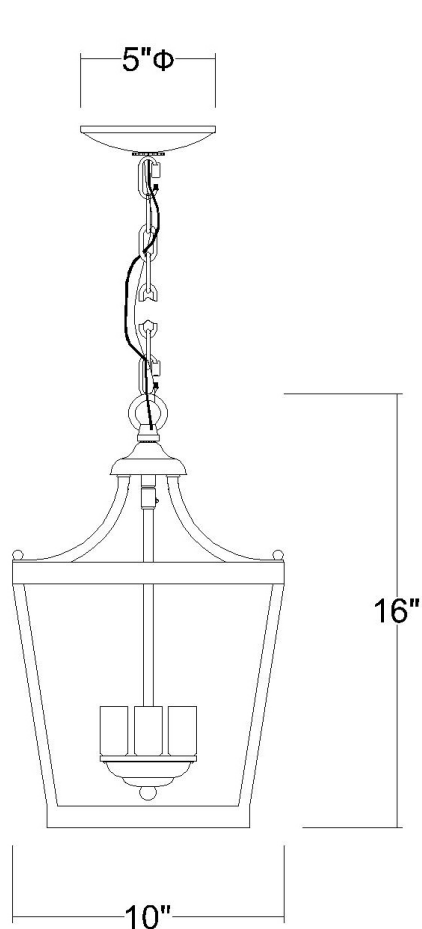

IN11132ORB

KENNEDY 3-LIGHT CHANDELIER

Description:	Kennedy 3-light chandelier
Finish:	Oil rubbed bronze
Dimensions:	10" sq. x 16" H
Bulbs:	3-60w candelabra
Installed Weight:	6 lbs.
Certification:	Dry location / c UL

Material:	Steel
Shades:	NA
Glass:	NA
Canopy Dimensions:	5" dia.
Chain/Wire:	5' chain, 12' wire
Additional Finishes:	BK, SN