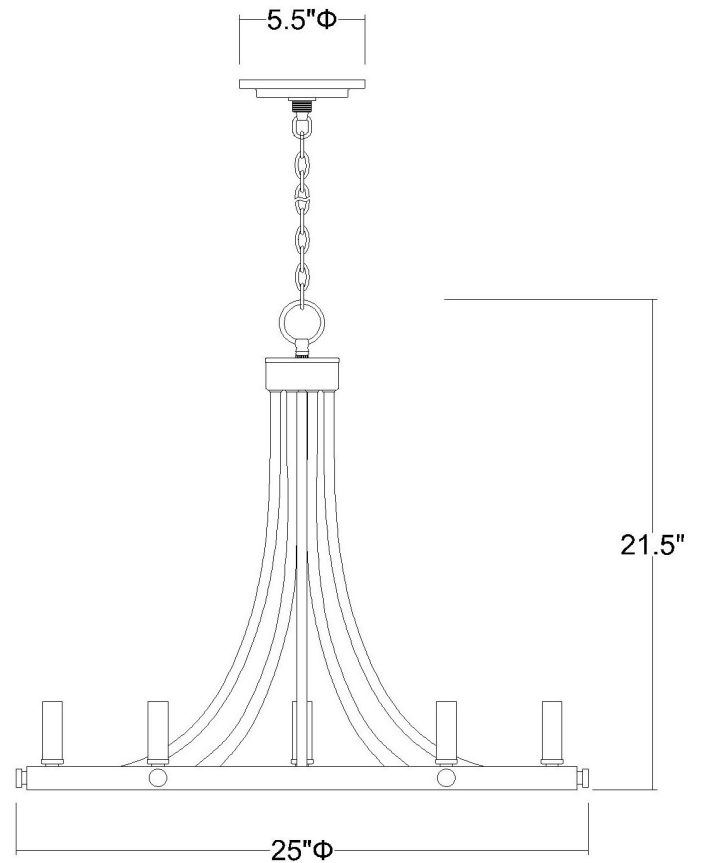

IN11150BK SAWYER 5-LIGHT CHANDELIER

Description:	Sawyer 5-Light Chandelier
Finish:	Matte Black
Dimensions:	25" Dia. x 21-1/2" H
Bulbs:	5-60W Cand.
Installed Weight:	6.6 lbs.
Certification:	cUL / dry location

Material:	Steel
Shades:	NA
Glass:	NA
Canopy Dimensions:	5-1/2" Dia.
Chain/Wire:	5' Chain, 12' Wire
Additional Finishes:	SN