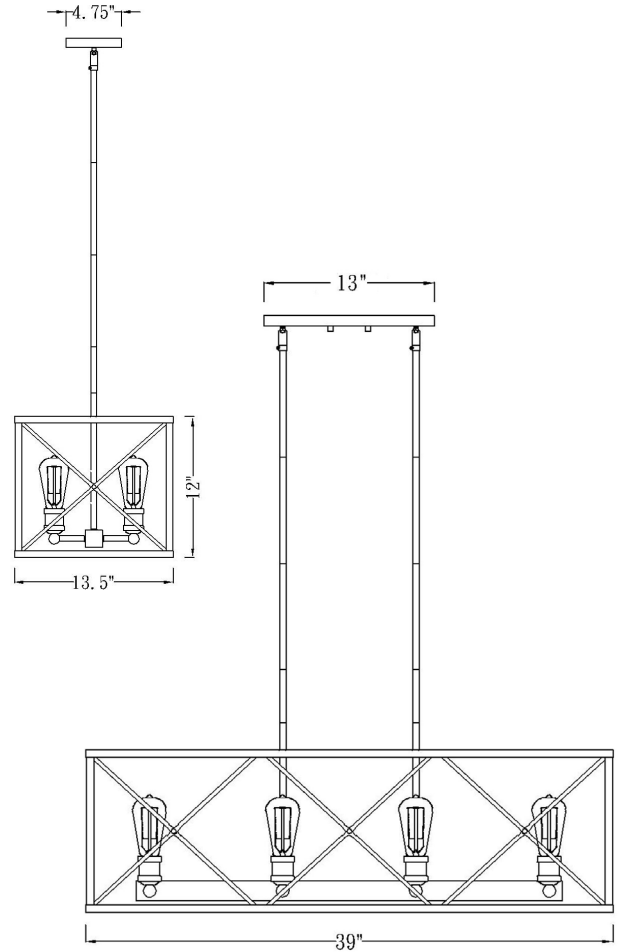

IN21123ORB

BROOKLYN 8-LIGHT CHANDELIER

Description: Brooklyn 8-light chandelier

Finish: Oil rubbed bronze

Dimensions: 39" L x 13-1/2" W x 12" H

Bulbs: 8-100w medium

Installed Weight: 13 lbs.

Certification: Dry location / c UL

Material: Steel

Shade: NA

Glass: NA

Canopy Dimensions: 4-3/4" x 13"

Stems: 12" wire, 90" stems
(6-12", 2-6", 2-3")

Additional Finishes: BK