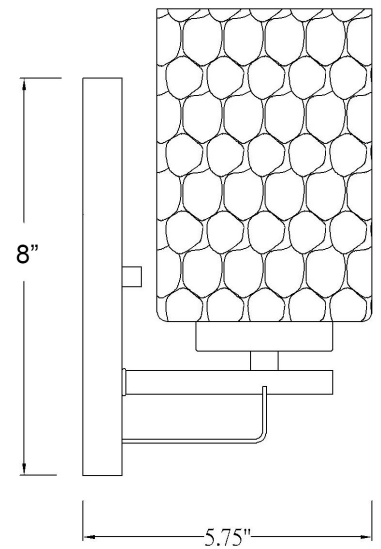

IN40010BK

LIVVY 1-LIGHT WALL SCONCE

Description:	Livvy 1-Light Wall Sconce
Finish:	Matte Black
Dimensions:	4-3/4" W x 9-1/2" H x 5-3/4" ext. Height on Center: 4-3/4"
Bulbs:	1-100W Med.
Installed Weight:	1.5 lbs.
Certification:	cUL / damp location

Material:	Steel and glass
Shades:	Glass
Glass:	Clear Optic
Back Plate Dimensions:	4-3/4" x 8"
Chain/Wire:	NA
Additional Finishes:	ORB, SN