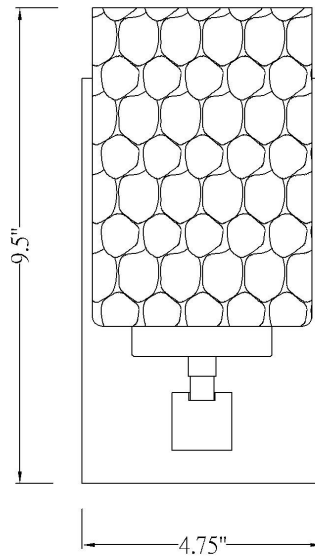

IN40010BK

LIVVY 1-LIGHT WALL SCONCE

Description:	Livvy 1-Light Wall Sconce
Finish:	Matte Black
Dimensions:	4-3/4" W x 9-1/2" H x 5-3/4" ext. Height on Center: 4-3/4"
Bulbs:	1-100W Med.
Installed Weight:	1.5 lbs.
Certification:	cUL / damp location

Material:	Steel and glass
Shades:	Glass
Glass:	Clear Optic
Back Plate Dimensions:	4-3/4" x 8"
Chain/Wire:	NA
Additional Finishes:	ORB, SN