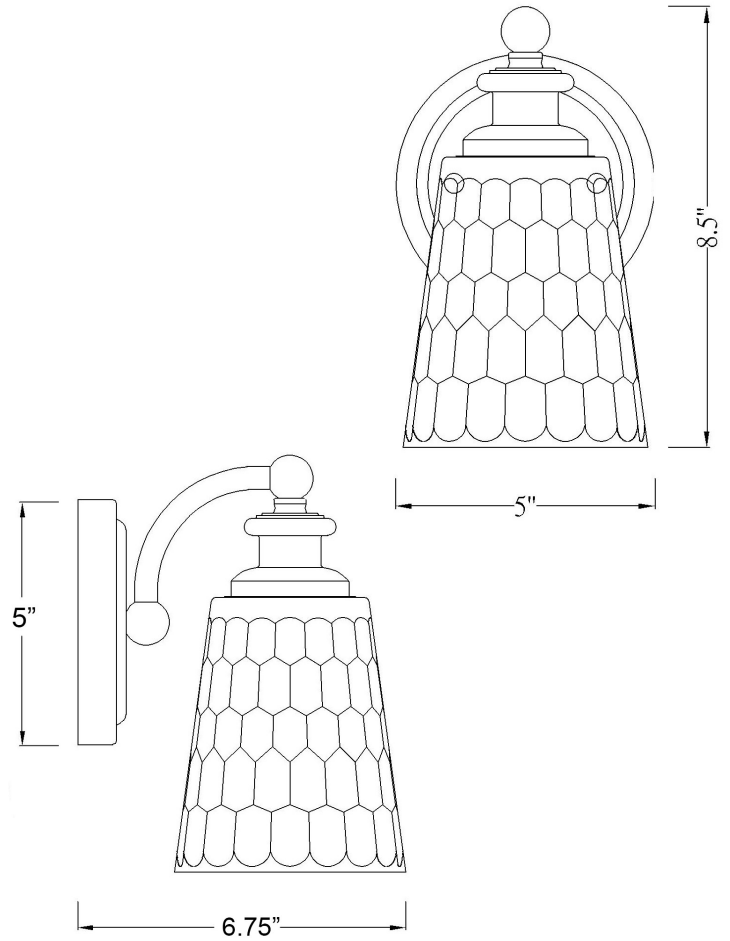

IN40020CH

MAE 1-LIGHT WALL SCONCE

Description:	Mae 1-Light Wall Sconce
Finish:	Chrome
Dimensions:	5" W x 8-1/2" H x 6-3/4" ext. Height on Center: 5"
Bulbs:	1-100W Med.
Installed Weight:	2 lbs.
Certification:	cUL / damp location

Material:	Steel and glass
Shades:	Glass
Glass:	Clear Optic
Back Plate Dimensions:	5" Dia.
Chain/Wire:	NA
Additional Finishes:	ORB