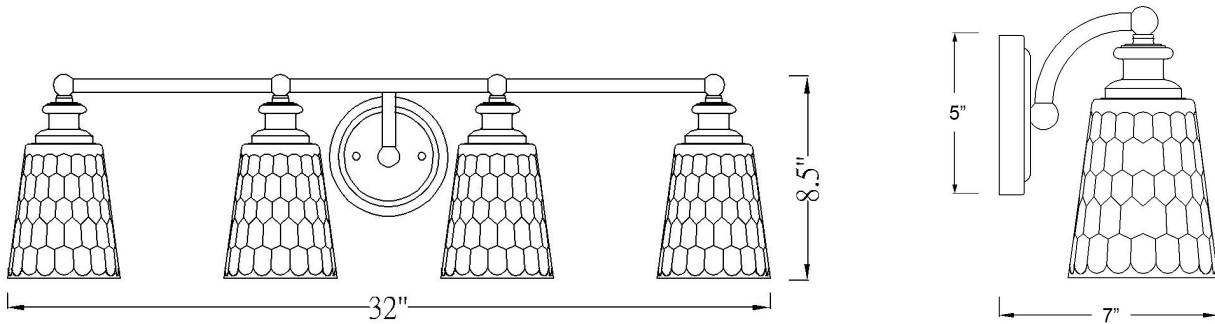

IN40023CH

MAE 4-LIGHT WALL SCONCE

Description:	Mae 4-Light Wall Sconce
Finish:	Chrome
Dimensions:	32" W x 8-1/2" H x 7" ext. Height on Center: 5"
Bulbs:	4-100W Med.
Installed Weight:	7.15 lbs.
Certification:	cUL / damp location

Material:	Steel and glass
Shades:	Glass
Glass:	Clear Optic
Back Plate Dimensions:	5" Dia.
Chain/Wire:	NA
Additional Finishes:	ORB