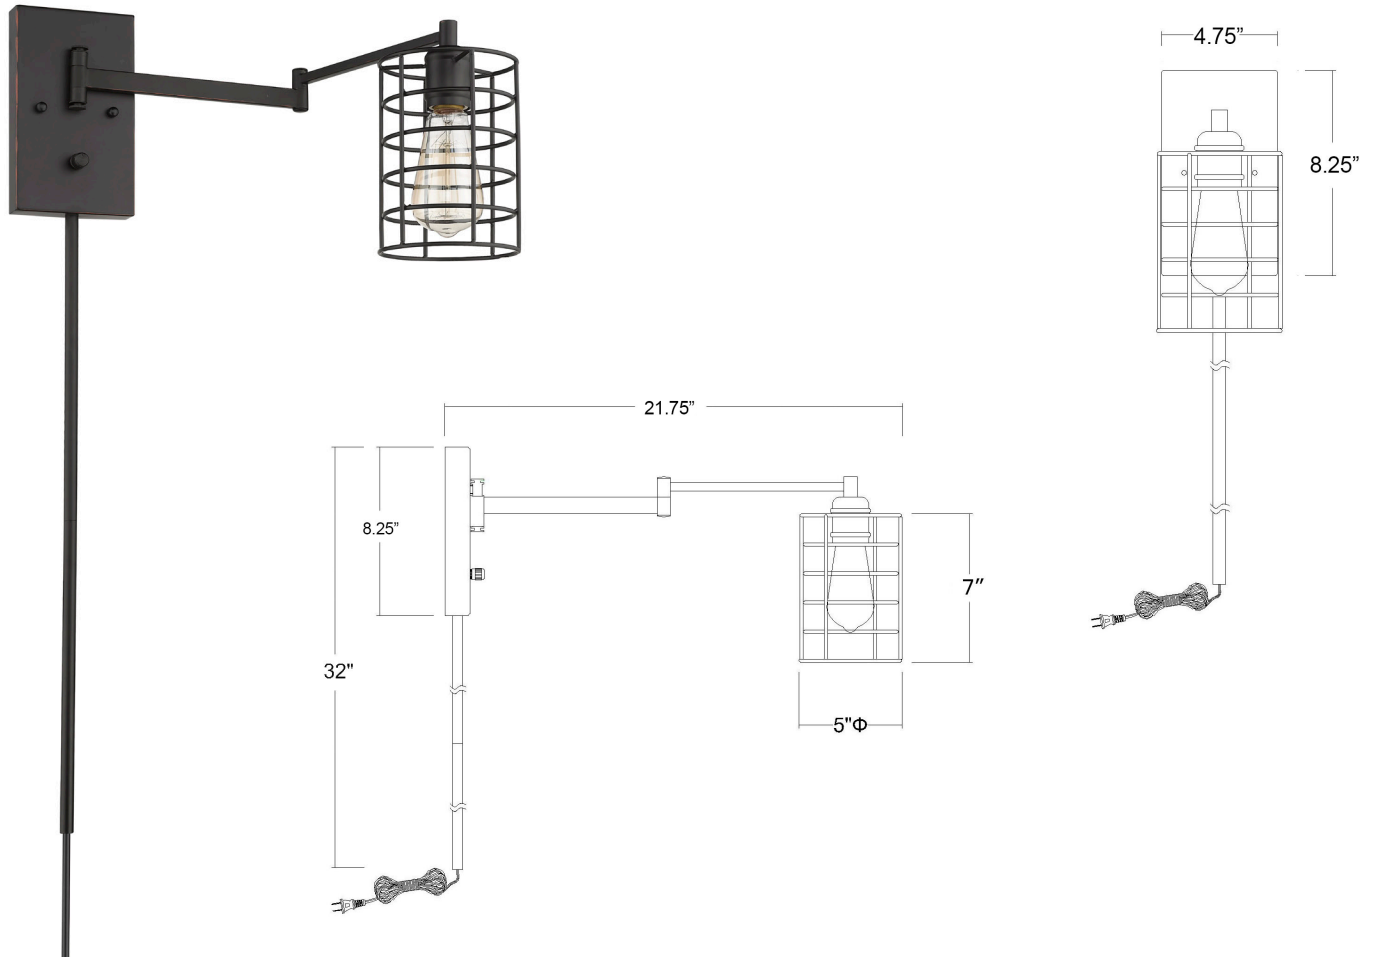

IN41030ORB

JETT 1-LIGHT WALL SCONCE

Description:	Jett 1-Light Wall Sconce
Finish:	Oil Rubbed Bronze
Dimensions:	5" W x 32" H x 21-3/4" ext. Height on Center: 2-3/4"
Bulbs:	1-60W Med.
Installed Weight:	3.5 lbs.
Certification:	ETL

Material:	Steel
Shades:	NA
Glass:	NA
Back Plate Dimensions:	4-3/4" x 8-1/4"
Cord:	8' black plug-in
Switch:	3-way rotary
Additional Finishes:	AB, SN