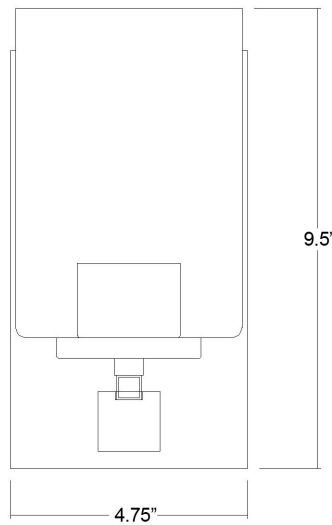

## ORELLA 1-LIGHT WALL SCONCE

<b>Description:</b>	Orella 1-Light Wall Sconce
<b>Finish:</b>	Oil-Rubbed Bronze
<b>Dimensions:</b>	4-3/4" W x 9-1/2" H x 5-3/4" ext. Height on Center: 5-1/2"
<b>Bulbs:</b>	1-100W Med.
<b>Installed Weight:</b>	1.5 lbs.
<b>Certification:</b>	cUL / damp location

<b>Material:</b>	Steel and glass
<b>Shades:</b>	Glass
<b>Glass:</b>	Clear seeded
<b>Back Plate Dimensions:</b>	4-3/4" x 8"
<b>Chain/Wire:</b>	NA
<b>Additional Finishes:</b>	BK, SN