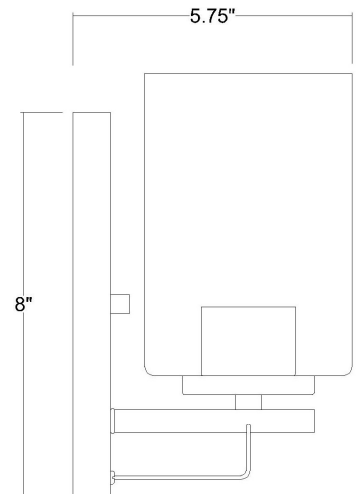

## ORELLA 1-LIGHT WALL SCONCE

<b>Description:</b>	Orella 1-Light Wall Sconce
<b>Finish:</b>	Oil-Rubbed Bronze
<b>Dimensions:</b>	4-3/4" W x 9-1/2" H x 5-3/4" ext. Height on Center: 5-1/2"
<b>Bulbs:</b>	1-100W Med.
<b>Installed Weight:</b>	1.5 lbs.
<b>Certification:</b>	cUL / damp location

<b>Material:</b>	Steel and glass
<b>Shades:</b>	Glass
<b>Glass:</b>	Clear seeded
<b>Back Plate Dimensions:</b>	4-3/4" x 8"
<b>Chain/Wire:</b>	NA
<b>Additional Finishes:</b>	BK, SN