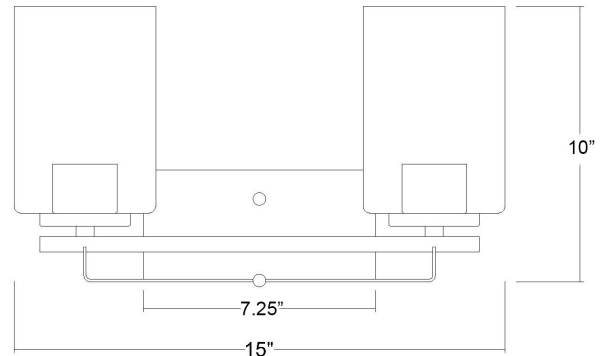

## ORELLA 2-LIGHT WALL SCONCE

**Description:** Orella 2-Light Wall Sconce

**Finish:** Matte Black

**Dimensions:** 15" W x 10" H x 6" ext.  
Height on Center: 7-1/2"

**Bulbs:** 2-100W Med.

**Installed Weight:** 3.1 lbs.

**Certification:** cUL / damp location

**Material:** Steel and glass

**Shades:** Glass

**Glass:** Clear seeded

**Back Plate Dimensions:** 7-1/4" x 4-3/4"

**Chain/Wire:** NA

**Additional Finishes:** ORB, SN