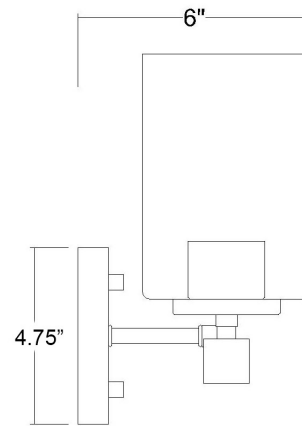

# IN41101BK

## ORELLA 2-LIGHT WALL SCONCE

**Description:** Orella 2-Light Wall Sconce

**Finish:** Matte Black

**Dimensions:** 15" W x 10" H x 6" ext.  
Height on Center: 7-1/2"

**Bulbs:** 2-100W Med.

**Installed Weight:** 3.1 lbs.

**Certification:** cUL / damp location

**Material:** Steel and glass

**Shades:** Glass

**Glass:** Clear seeded

**Back Plate Dimensions:** 7-1/4" x 4-3/4"

**Chain/Wire:** NA

**Additional Finishes:** ORB, SN