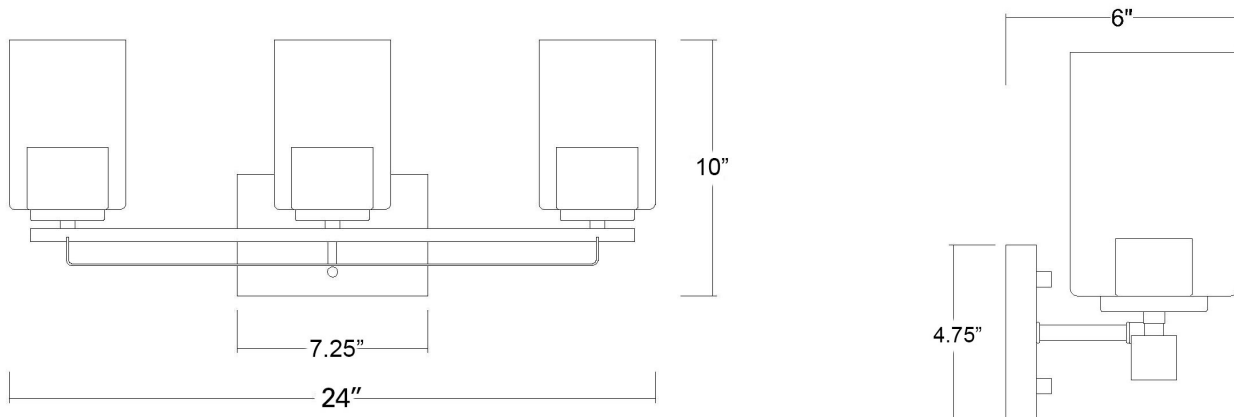

IN41102BK

ORELLA 3-LIGHT WALL SCONCE

Description: Orella 3-Light Wall Sconce

Finish: Matte Black

Dimensions: 24" W x 10" H x 6" ext.
Height on Center: 7-1/2"

Bulbs: 3-100W Med.

Installed Weight: 4.3 lbs.

Certification: cUL / damp location

Material: Steel and glass

Shades: Glass

Glass: Clear seeded

Back Plate Dimensions: 7-1/4" x 4-3/4"

Chain/Wire: NA

Additional Finishes: ORB, SN