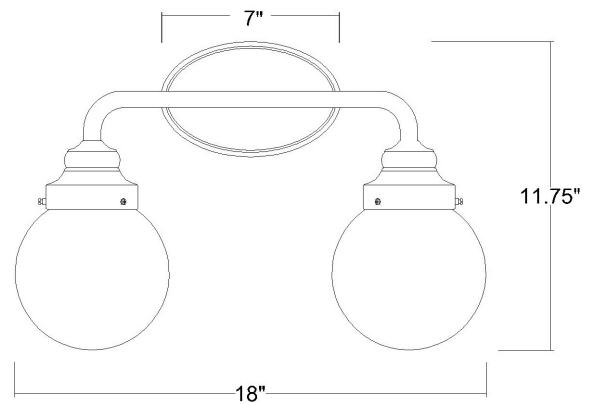

IN41225RB

PORTSMITH 2-LIGHT BATH SCONCE

Description:	Portsmouth 2-Light Bath Sconce
Finish:	Raw Brass
Dimensions:	18" W x 11-3/4" H x 6-3/4" ext. Height on Center: 2-1/2"
Bulbs:	2-60W Med.
Installed Weight:	2.4 lbs.
Certification:	cETL / damp location

Material:	Steel and glass
Shades:	NA
Glass:	Opal
Back Plate Dimensions:	7" x 4-1/2" oval
Chain/Wire:	NA
Additional Finishes:	PN