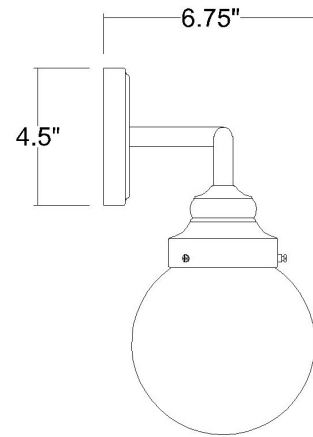

IN41225RB

PORTSMITH 2-LIGHT BATH SCONCE

Description:	Portsmouth 2-Light Bath Sconce
Finish:	Raw Brass
Dimensions:	18" W x 11-3/4" H x 6-3/4" ext. Height on Center: 2-1/2"
Bulbs:	2-60W Med.
Installed Weight:	2.4 lbs.
Certification:	cETL / damp location

Material:	Steel and glass
Shades:	NA
Glass:	Opal
Back Plate Dimensions:	7" x 4-1/2" oval
Chain/Wire:	NA
Additional Finishes:	PN