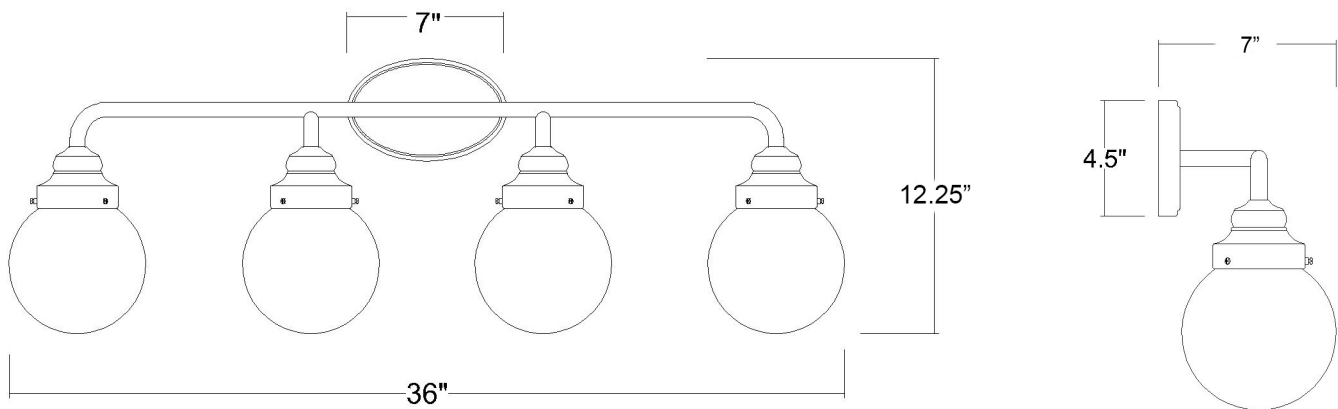

# IN41227PN

## PORTSMITH 4-LIGHT BATH SCONCE

**Description:** Portsmouth 4-Light Bath Sconce

**Finish:** Polished Nickel

**Dimensions:** 36" W x 12-1/4" H x 7" ext.  
Height on Center: 2-1/2"

**Bulbs:** 4-60W Med.

**Installed Weight:** 4.4 lbs.

**Certification:** cETL / damp location

**Material:** Steel and glass

**Shades:** NA

**Glass:** Clear

**Back Plate Dimensions:** 7" x 4-1/2" oval

**Chain/Wire:** NA

**Additional Finishes:** RB