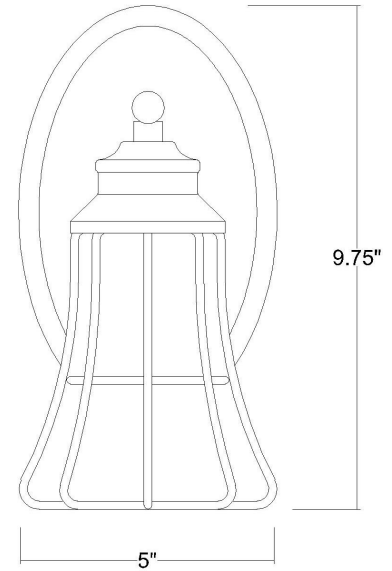

## PIERS 1-LIGHT WALL SCONCE

<b>Description:</b>	Piers 1-Light Wall Sconce
<b>Finish:</b>	Matte black
<b>Dimensions:</b>	5" W x 9-3/4" H x 6-1/4" ext. Height on Center: 4"
<b>Bulbs:</b>	1-100W Med.
<b>Installed Weight:</b>	1.5 lbs.
<b>Certification:</b>	cUL / dry location

<b>Material:</b>	Steel
<b>Shades:</b>	NA
<b>Glass:</b>	NA
<b>Back Plate Dimensions:</b>	5" x 8" oval
<b>Chain/Wire:</b>	NA
<b>Additional Finishes:</b>	Oil-rubbed bronze