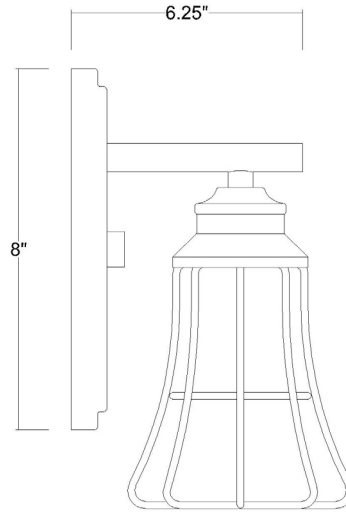

## PIERS 1-LIGHT WALL SCONCE

<b>Description:</b>	Piers 1-Light Wall Sconce
<b>Finish:</b>	Matte black
<b>Dimensions:</b>	5" W x 9-3/4" H x 6-1/4" ext. Height on Center: 4"
<b>Bulbs:</b>	1-100W Med.
<b>Installed Weight:</b>	1.5 lbs.
<b>Certification:</b>	cUL / dry location

<b>Material:</b>	Steel
<b>Shades:</b>	NA
<b>Glass:</b>	NA
<b>Back Plate Dimensions:</b>	5" x 8" oval
<b>Chain/Wire:</b>	NA
<b>Additional Finishes:</b>	Oil-rubbed bronze