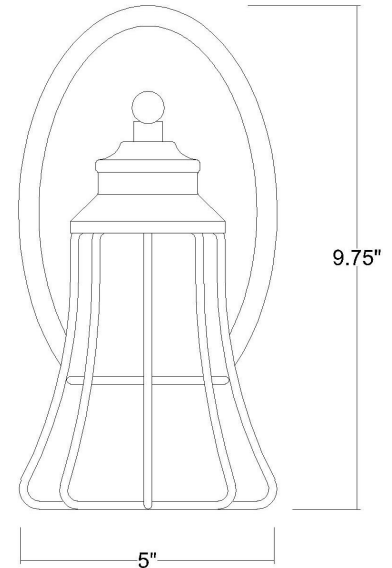

IN41280ORB

PIERS 1-LIGHT WALL SCONCE

Description:	Piers 1-Light Wall Sconce
Finish:	Oil Rubbed Bronze
Dimensions:	5" W x 9-3/4" H x 6-1/4" ext. Height on Center: 4"
Bulbs:	1-100W Med.
Installed Weight:	1.5 lbs.
Certification:	cUL / dry location

Material:	Steel
Shades:	NA
Glass:	NA
Back Plate Dimensions:	5" x 8" oval
Chain/Wire:	NA
Additional Finishes:	NA