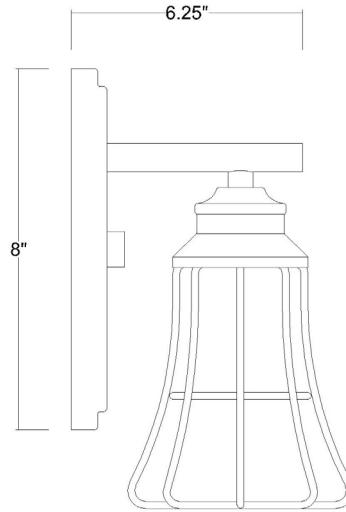

IN41280ORB

PIERS 1-LIGHT WALL SCONCE

Description:	Piers 1-Light Wall Sconce
Finish:	Oil Rubbed Bronze
Dimensions:	5" W x 9-3/4" H x 6-1/4" ext. Height on Center: 4"
Bulbs:	1-100W Med.
Installed Weight:	1.5 lbs.
Certification:	cUL / dry location

Material:	Steel
Shades:	NA
Glass:	NA
Back Plate Dimensions:	5" x 8" oval
Chain/Wire:	NA
Additional Finishes:	NA