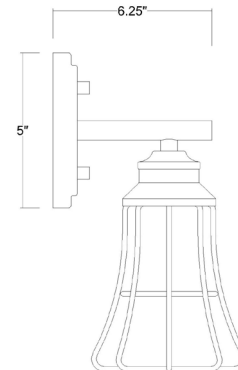

IN41282BK

PIERS 3-LIGHT WALL SCONCE

Description:	Piers 3-Light Wall Sconce
Finish:	Matte black
Dimensions:	23-1/4" W x 10-1/4" H x 6-1/4" ext. Height on Center: 2-1/2"
Bulbs:	3-100W Med.
Installed Weight:	3.2 lbs.
Certification:	cUL / dry location

Material:	Steel
Shades:	NA
Glass:	NA
Back Plate Dimensions:	8" x 5" oval
Chain/Wire:	NA
Additional Finishes:	Oil-rubbed bronze