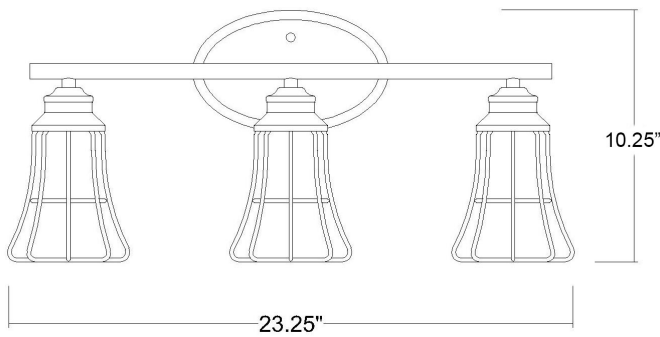

IN41282BK

PIERS 3-LIGHT WALL SCONCE

Description:	Piers 3-Light Wall Sconce
Finish:	Matte black
Dimensions:	23-1/4" W x 10-1/4" H x 6-1/4" ext. Height on Center: 2-1/2"
Bulbs:	3-100W Med.
Installed Weight:	3.2 lbs.
Certification:	cUL / dry location

Material:	Steel
Shades:	NA
Glass:	NA
Back Plate Dimensions:	8" x 5" oval
Chain/Wire:	NA
Additional Finishes:	Oil-rubbed bronze