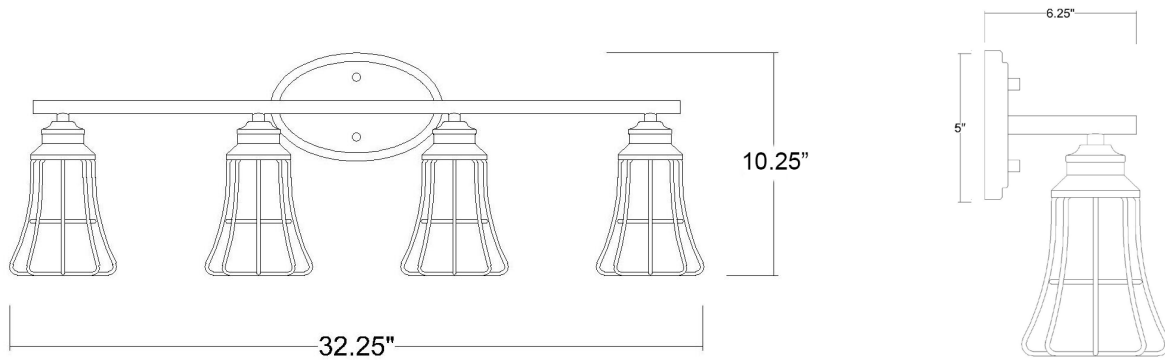

IN41283ORB

PIERS 4-LIGHT WALL SCONCE

Description:	Piers 4-Light Wall Sconce
Finish:	Oil Rubbed Bronze
Dimensions:	32-1/4" W x 10-1/4" H x 6-1/4" ext. Height on Center: 2-1/2"
Bulbs:	4-100W Med.
Installed Weight:	4.2 lbs.
Certification:	cUL / dry location

Material:	Steel
Shades:	NA
Glass:	NA
Back Plate Dimensions:	8" x 5" oval
Chain/Wire:	NA
Additional Finishes:	NA