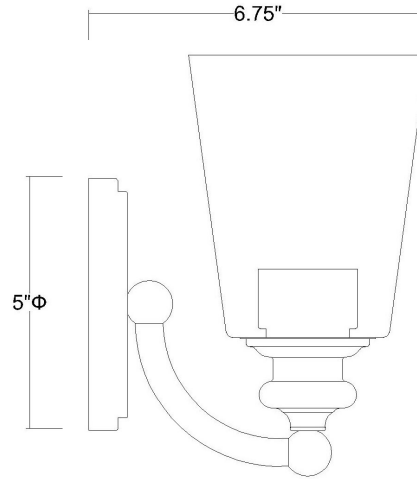

## CEIL 1-LIGHT WALL SCONCE

<b>Description:</b>	Ceil 1-Light Wall Sconce
<b>Finish:</b>	Matte black
<b>Dimensions:</b>	5" W x 8-1/4" H x 6-3/4" ext. Height on Center: 5"
<b>Bulbs:</b>	1-100W Med.
<b>Installed Weight:</b>	2 lbs.
<b>Certification:</b>	cUL / dry location

<b>Material:</b>	Steel and glass
<b>Shades:</b>	Glass
<b>Glass:</b>	Clear
<b>Back Plate Dimensions:</b>	5" Dia.
<b>Chain/Wire:</b>	NA
<b>Additional Finishes:</b>	Chrome and oil-rubbed bronze