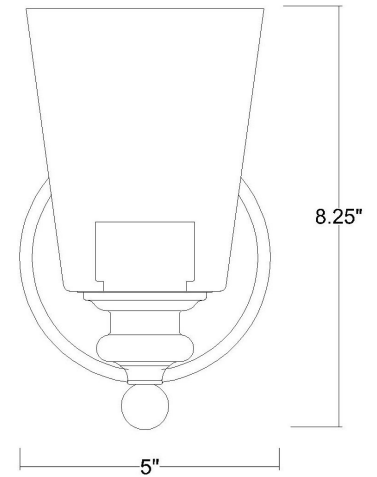

## CEIL 1-LIGHT WALL SCONCE

<b>Description:</b>	Ceil 1-Light Wall Sconce
<b>Finish:</b>	Matte black
<b>Dimensions:</b>	5" W x 8-1/4" H x 6-3/4" ext. Height on Center: 5"
<b>Bulbs:</b>	1-100W Med.
<b>Installed Weight:</b>	2 lbs.
<b>Certification:</b>	cUL / dry location

<b>Material:</b>	Steel and glass
<b>Shades:</b>	Glass
<b>Glass:</b>	Clear
<b>Back Plate Dimensions:</b>	5" Dia.
<b>Chain/Wire:</b>	NA
<b>Additional Finishes:</b>	Chrome and oil-rubbed bronze