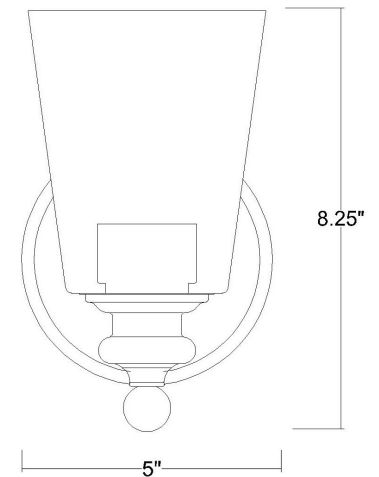

IN41400ORB

CEIL 1-LIGHT WALL SCONCE

Description:	Ceil 1-Light Wall Sconce
Finish:	Oil Rubbed Bronze
Dimensions:	5" W x 8-1/4" H x 6-3/4" ext. Height on Center: 5"
Bulbs:	1-100W Med.
Installed Weight:	2 lbs.
Certification:	cUL / dry location

Material:	Steel and glass
Shades:	Glass
Glass:	Clear
Back Plate Dimensions:	5" Dia.
Chain/Wire:	NA
Additional Finishes:	CH