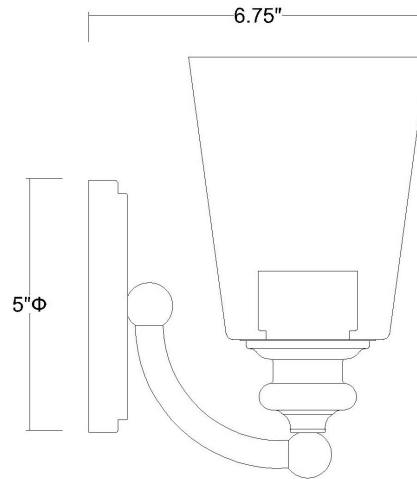

IN41400ORB

CEIL 1-LIGHT WALL SCONCE

Description:	Ceil 1-Light Wall Sconce
Finish:	Oil Rubbed Bronze
Dimensions:	5" W x 8-1/4" H x 6-3/4" ext. Height on Center: 5"
Bulbs:	1-100W Med.
Installed Weight:	2 lbs.
Certification:	cUL / dry location

Material:	Steel and glass
Shades:	Glass
Glass:	Clear
Back Plate Dimensions:	5" Dia.
Chain/Wire:	NA
Additional Finishes:	CH