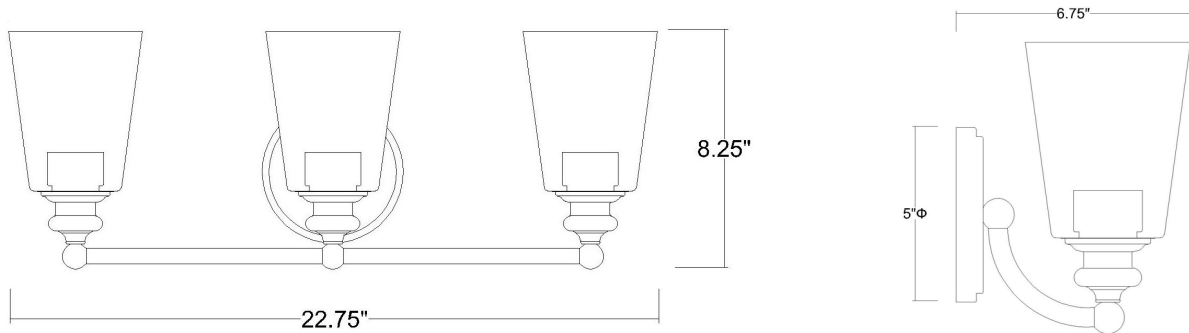

IN41402CH

CEIL 3-LIGHT WALL SCONCE

Description:	Ceil 3-Light Wall Sconce
Finish:	Chrome
Dimensions:	22-3/4" W x 8-1/4" H x 6-3/4" ext. Height on Center: 5"
Bulbs:	3-100W Med.
Installed Weight:	5.25 lbs.
Certification:	cUL / dry location

Material:	Steel and glass
Shades:	Glass
Glass:	Clear
Back Plate Dimensions:	5" Dia.
Chain/Wire:	NA
Additional Finishes:	ORB