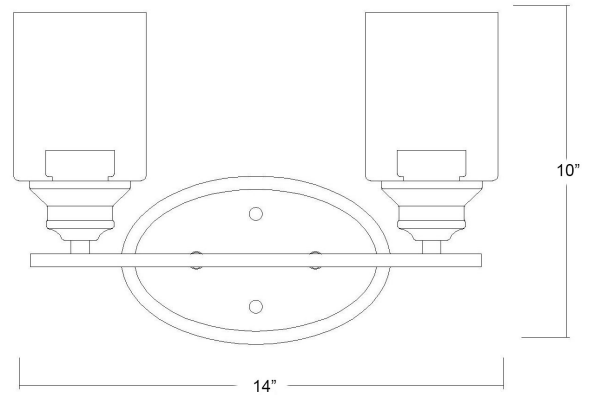

IN41451BK

GEMMA 2-LIGHT WALL SCONCE

Description: Gemma 2-Light Wall Sconce

Finish: Matte black

Dimensions: 14" W x 10" H x 5-3/4" ext.
Height on Center: 6-1/2"

Bulbs: 2-100W Med.

Installed Weight: 2 lbs.

Certification: cUL / damp location

Material: Steel and glass

Shades: Glass

Glass: Clear

Back Plate Dimensions: 8" x 5" oval

Chain/Wire: NA

Additional Finishes: ORB, SN