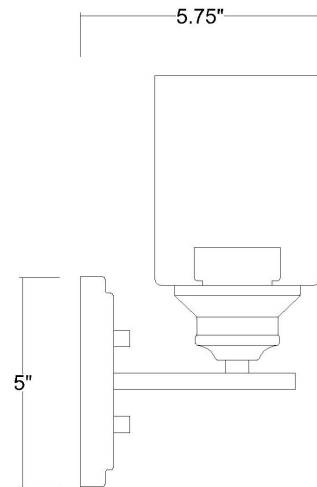

IN41451BK

GEMMA 2-LIGHT WALL SCONCE

Description: Gemma 2-Light Wall Sconce

Finish: Matte black

Dimensions: 14" W x 10" H x 5-3/4" ext.
Height on Center: 6-1/2"

Bulbs: 2-100W Med.

Installed Weight: 2 lbs.

Certification: cUL / damp location

Material: Steel and glass

Shades: Glass

Glass: Clear

Back Plate Dimensions: 8" x 5" oval

Chain/Wire: NA

Additional Finishes: ORB, SN