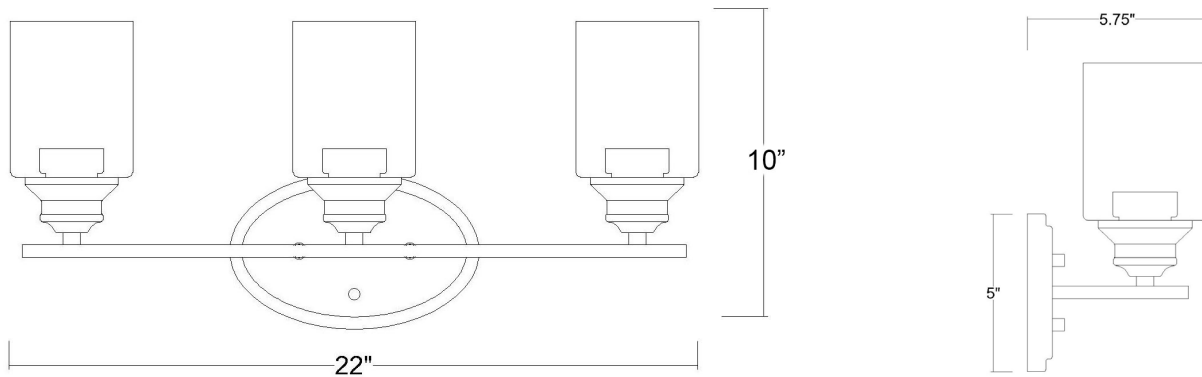

## GEMMA 3-LIGHT WALL SCONCE

**Description:** Gemma 3-Light Wall Sconce

**Finish:** Satin Nickel

**Dimensions:** 22" W x 10" H x 5-3/4" ext.  
Height on Center: 6-1/2"

**Bulbs:** 3-100W Med.

**Installed Weight:** 3.3 lbs.

**Certification:** cUL / damp location

**Material:** Steel and glass

**Shades:** Glass

**Glass:** Clear

**Back Plate Dimensions:** 8" x 5" oval

**Chain/Wire:** NA

**Additional Finishes:** BK, ORB